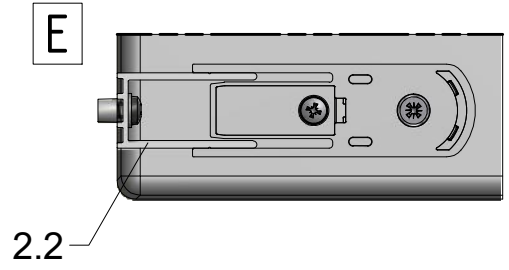

1. CI PIL

1. CI PIR

2. P6294

3. P6285

CI PIL / CI PIR

CI PIL / CI PIR

CI PIL / CI PIR			
TYPE	Y (mm)	C1 (mm)	C2 (mm)
800	760-810	320	322
900	860-910	370	372
1000	960-1010	420	422
1200	1160-1210	520	522
1220	1210-1260	545	547

Next step in instructions is for left installation
(for right installation - proceed in a mirror image)

LEFT Installation

RIGHT Installation

OUTSIDE

Use for protect and support door glass

Glass protection

Mounting without threshold bar