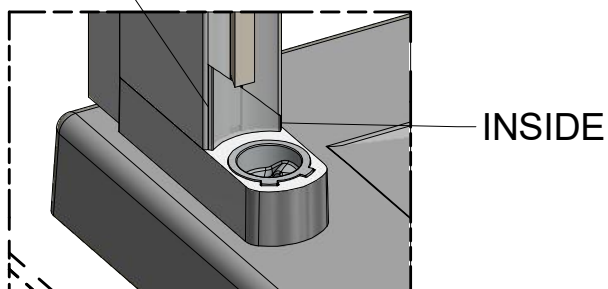

1. CI PIL

1. CI PIR

2. P6294

3. P6285

CI PIL / CI PIR

CI PIL / CI PIR

CI PIL / CI PIR			
TYPE	Y (mm)	C1 (mm)	C2 (mm)
800	760-810	320	322
900	860-910	370	372
1000	960-1010	420	422
1200	1160-1210	520	522
1220	1210-1260	545	547

Next step in instructions is for left installation
(for right installation - proceed in a mirror image)

LEFT Installation

RIGHT Installation

OUTSIDE

Use for protect and support door glass

Glass protection

Mounting without threshold bar

Mounting with threshold bar

24 h

SILICONE

SILICONE

SILICONE
MIN 100mm

SILICONE
MIN 100mm

Roth Energy and Sanitary Systems

Generation