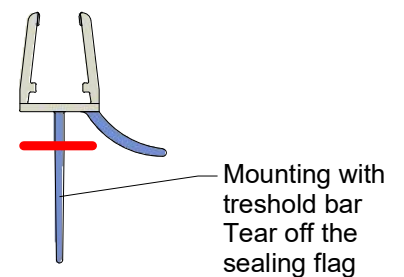

1. CI PIL

1. CI PIR

2. P6294

3. P6285

CI PIL / CI PIR

CI PIL / CI PIR

CI PIL / CI PIR			
TYPE	Y (mm)	C1 (mm)	C2 (mm)
800	760-810	320	322
900	860-910	370	372
1000	960-1010	420	422
1200	1160-1210	520	522
1220	1210-1260	545	547

Next step in instructions is for left installation
(for right installation - proceed in a mirror image)

LEFT Installation

RIGHT Installation

OUTSIDE

Use for protect and support door glass

Glass protection

Mounting without threshold bar

Mounting with threshold bar

24 h

SILICONE

SILICONE

SILICONE
MIN 100mm

SILICONE
MIN 100mm

Roth Energy and Sanitary Systems

Generation