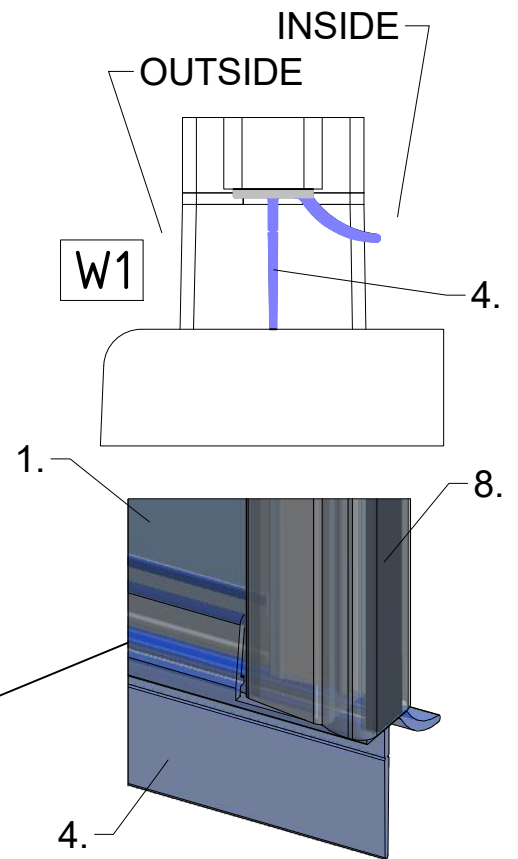

1. CI PIL

1. CI PIR

2. P6294

3. P6285

CI PIL / CI PIR

CI PIL / CI PIR

CI PIL / CI PIR			
TYPE	Y (mm)	C1 (mm)	C2 (mm)
800	760-810	320	322
900	860-910	370	372
1000	960-1010	420	422
1200	1160-1210	520	522
1220	1210-1260	545	547

Next step in instructions is for left installation
(for right installation - proceed in a mirror image)

LEFT Installation

RIGHT Installation

OUTSIDE

Use for protect and support door glass

Glass protection

Mounting without threshold bar

Mounting with threshold bar

24 h

SILICONE

SILICONE

SILICONE
MIN 100mm

SILICONE
MIN 100mm

Roth Energy and Sanitary Systems

Generation