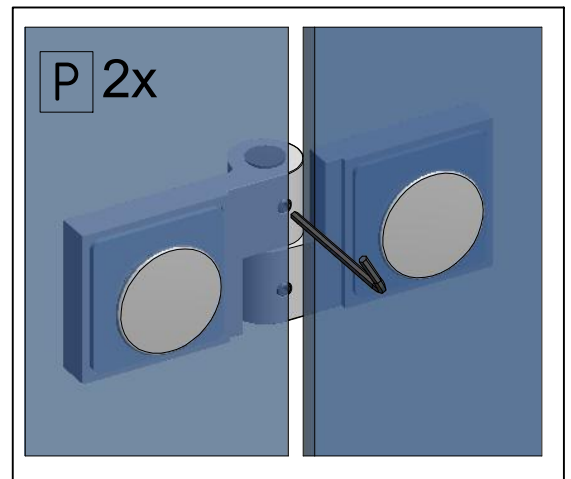

1. CI PIL

1. CI PIR

2. P6294

3. P6285

CI PIL / CI PIR

CI PIL / CI PIR

CI PIL / CI PIR			
TYPE	Y (mm)	C1 (mm)	C2 (mm)
800	760-810	320	322
900	860-910	370	372
1000	960-1010	420	422
1200	1160-1210	520	522
1220	1210-1260	545	547

Next step in instructions is for left installation
(for right installation - proceed in a mirror image)

LEFT Installation

RIGHT Installation

OUTSIDE

Use for protect and support door glass

Glass protection

Mounting without threshold bar

Mounting with threshold bar

24 h

SILICONE

SILICONE

SILICONE
MIN 100mm

SILICONE
MIN 100mm

Roth Energy and Sanitary Systems

Generation