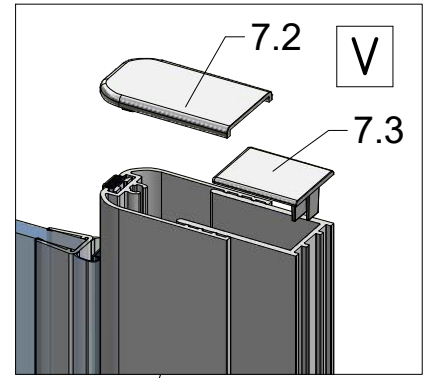

1. CI PIL

1. CI PIR

2. P6294

3. P6285

CI PIL / CI PIR

CI PIL / CI PIR

CI PIL / CI PIR			
TYPE	Y (mm)	C1 (mm)	C2 (mm)
800	760-810	320	322
900	860-910	370	372
1000	960-1010	420	422
1200	1160-1210	520	522
1220	1210-1260	545	547

Next step in instructions is for left installation
(for right installation - proceed in a mirror image)

LEFT Installation

RIGHT Installation

OUTSIDE

Use for protect and support door glass

Glass protection

Mounting without threshold bar

Mounting with threshold bar

24 h

SILICONE

SILICONE

SILICONE
MIN 100mm

SILICONE
MIN 100mm

Roth Energy and Sanitary Systems

Generation