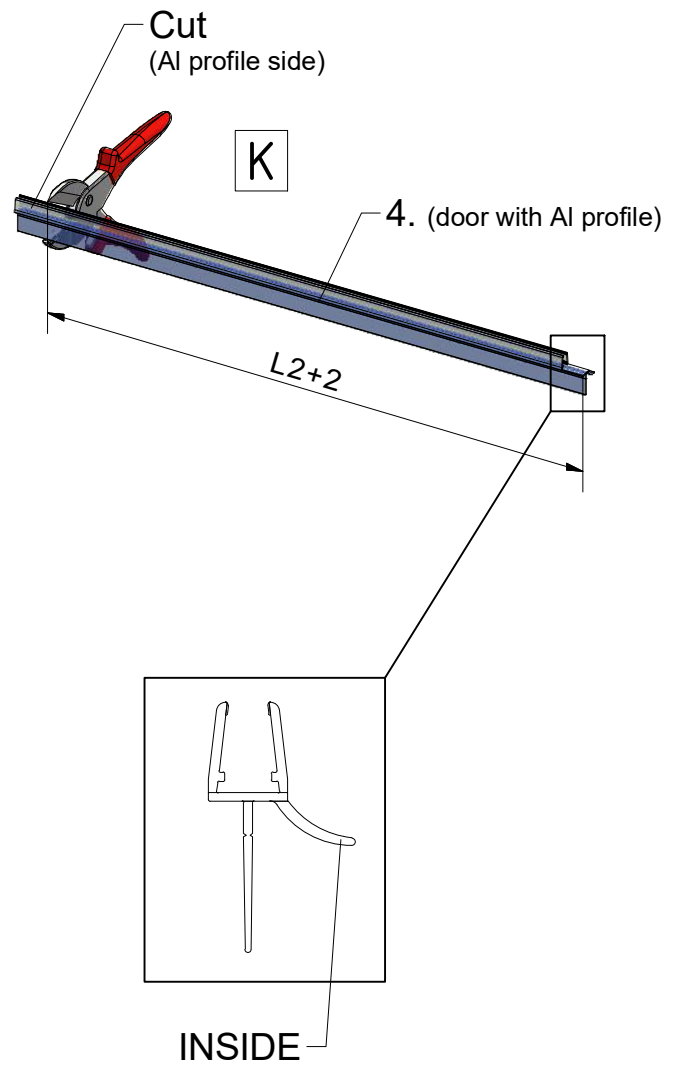

1. CI PIL

1. CI PIR

2. P6294

3. P6285

CI PIL / CI PIR

CI PIL / CI PIR

CI PIL / CI PIR			
TYPE	Y (mm)	C1 (mm)	C2 (mm)
800	760-810	320	322
900	860-910	370	372
1000	960-1010	420	422
1200	1160-1210	520	522
1220	1210-1260	545	547

Next step in instructions is for left installation
(for right installation - proceed in a mirror image)

LEFT Installation

RIGHT Installation

OUTSIDE

Use for protect and support door glass

Glass protection

Mounting without threshold bar

Mounting with threshold bar

24 h

SILICONE

SILICONE

SILICONE
MIN 100mm

SILICONE
MIN 100mm

Roth Energy and Sanitary Systems

Generation