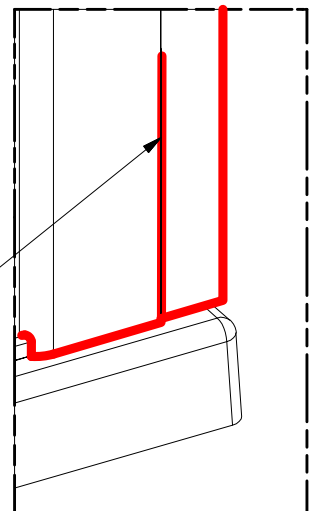

Next step in instructions is for left installation
(for right installation - proceed in a mirror image)

LEFT Installation

RIGHT Installation

OUTSIDE

Use for protect and support door glass

Glass protection

Mounting without threshold bar

Mounting with threshold bar

24 h

SILICONE

SILICONE

SILICONE
MIN 100mm

SILICONE
MIN 100mm

Roth Energy and Sanitary Systems

Generation