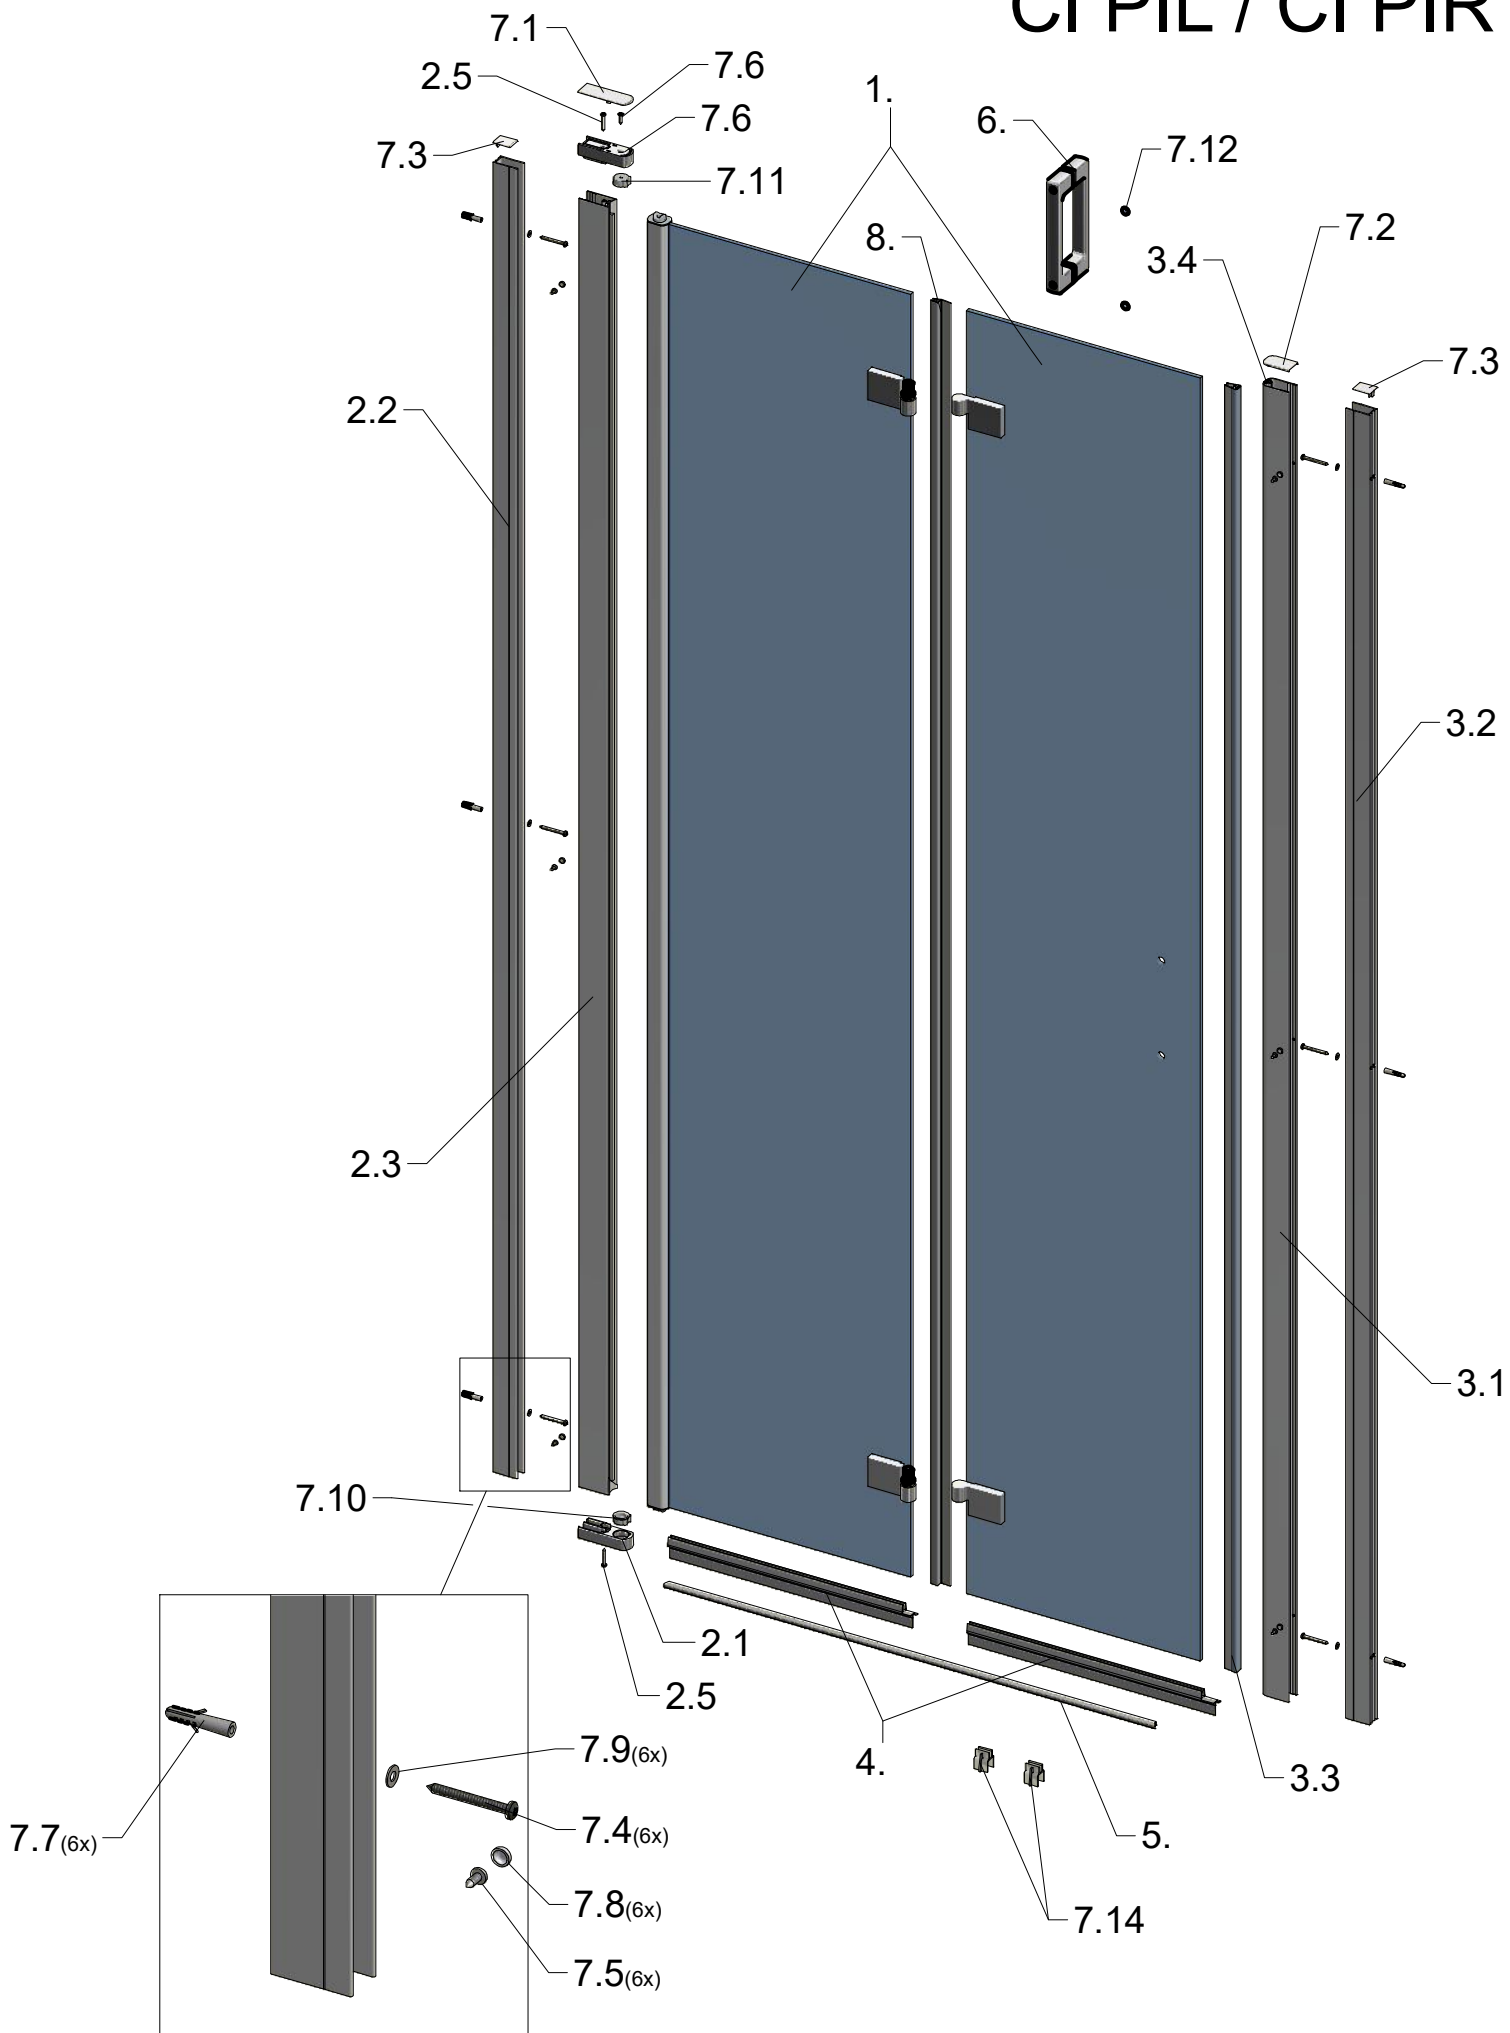

1. CI PIL

1. CI PIR

2. P6294

3. P6285

CI PIL / CI PIR

CI PIL / CI PIR

CI PIL / CI PIR			
TYPE	Y (mm)	C1 (mm)	C2 (mm)
800	760-810	320	322
900	860-910	370	372
1000	960-1010	420	422
1200	1160-1210	520	522
1220	1210-1260	545	547

Next step in instructions is for left installation
(for right installation - proceed in a mirror image)

LEFT Installation

RIGHT Installation

OUTSIDE

Use for protect and support door glass

Glass protection

Mounting without threshold bar