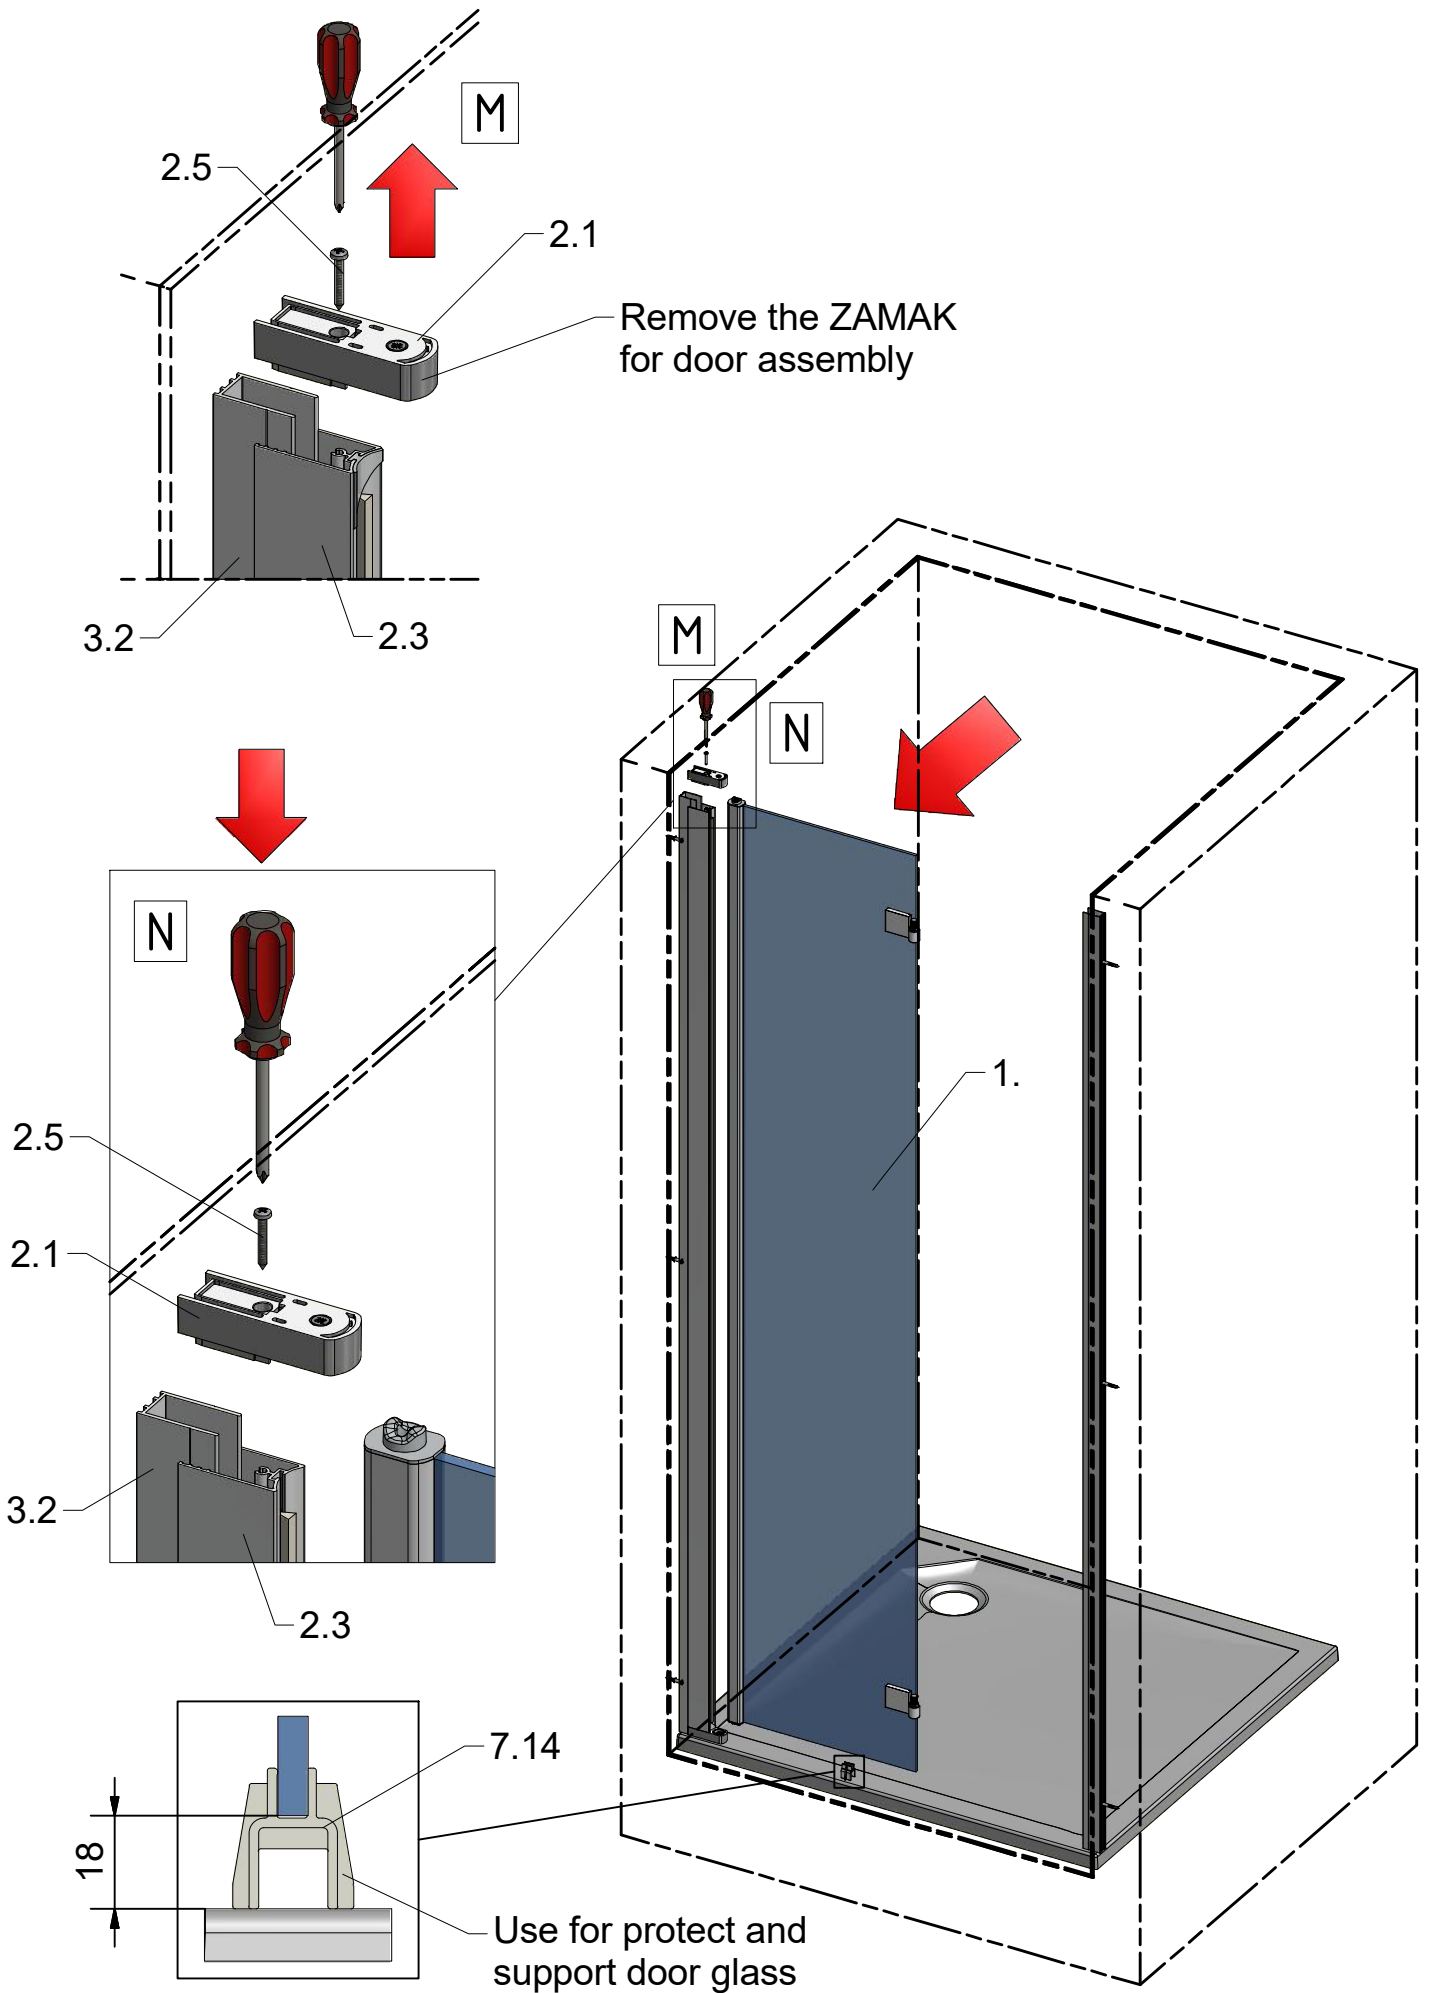

1. CI PIL

1. CI PIR

2. P6294

3. P6285

CI PIL / CI PIR

CI PIL / CI PIR

CI PIL / CI PIR			
TYPE	Y (mm)	C1 (mm)	C2 (mm)
800	760-810	320	322
900	860-910	370	372
1000	960-1010	420	422
1200	1160-1210	520	522
1220	1210-1260	545	547

Next step in instructions is for left installation
(for right installation - proceed in a mirror image)

LEFT Installation

RIGHT Installation

OUTSIDE

Use for protect and support door glass

Glass protection

Mounting without threshold bar

Mounting with threshold bar

24 h

SILICONE

SILICONE

SILICONE
MIN 100mm

SILICONE
MIN 100mm

Roth Energy and Sanitary Systems

Generation