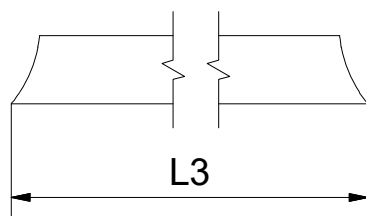

1. CI PIL

1. CI PIR

2. P6294

3. P6285

CI PIL / CI PIR

CI PIL / CI PIR

CI PIL / CI PIR			
TYPE	Y (mm)	C1 (mm)	C2 (mm)
800	760-810	320	322
900	860-910	370	372
1000	960-1010	420	422
1200	1160-1210	520	522
1220	1210-1260	545	547

Next step in instructions is for left installation
(for right installation - proceed in a mirror image)

LEFT Installation

RIGHT Installation

OUTSIDE

Use for protect and support door glass

Glass protection

Mounting without threshold bar

Mounting with threshold bar

24 h

SILICONE

SILICONE

SILICONE
MIN 100mm

SILICONE
MIN 100mm

Roth Energy and Sanitary Systems

Generation