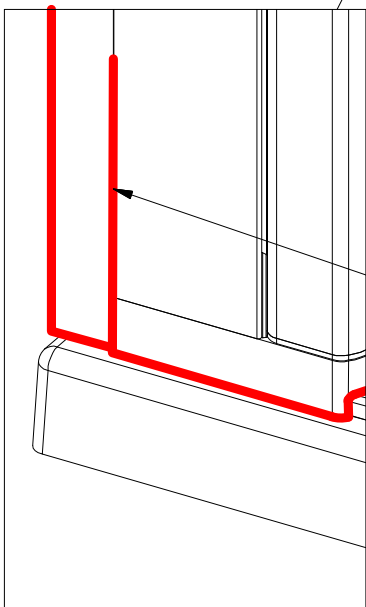

Next step in instructions is for left installation
(for right installation - proceed in a mirror image)

LEFT Installation

RIGHT Installation

OUTSIDE

Use for protect and support door glass

Glass protection

Mounting without threshold bar

Mounting with threshold bar

24 h

SILICONE

SILICONE

SILICONE
MIN 100mm

SILICONE
MIN 100mm

Roth Energy and Sanitary Systems

Generation