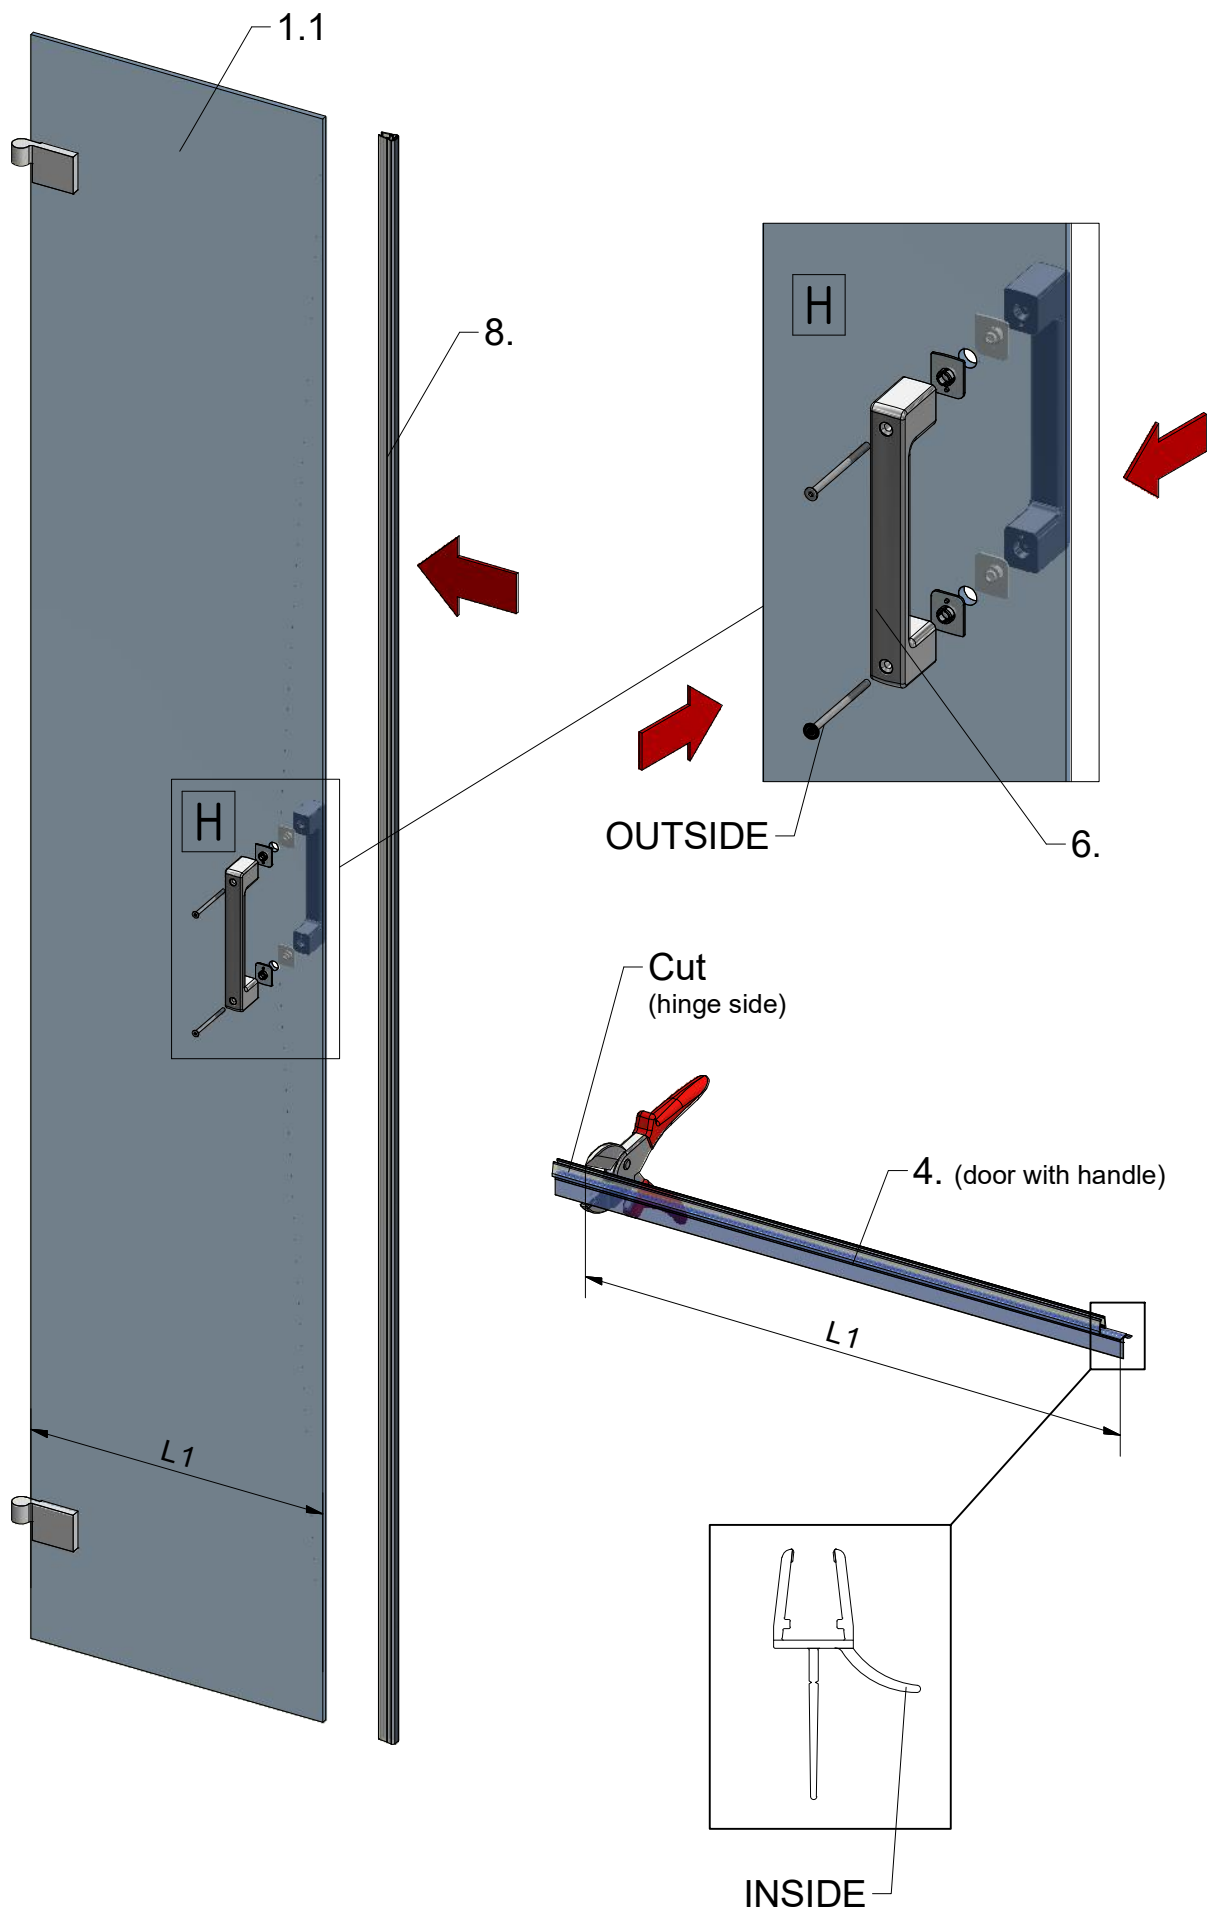

1. CI PIL

1. CI PIR

2. P6294

3. P6285

CI PIL / CI PIR

CI PIL / CI PIR

CI PIL / CI PIR			
TYPE	Y (mm)	C1 (mm)	C2 (mm)
800	760-810	320	322
900	860-910	370	372
1000	960-1010	420	422
1200	1160-1210	520	522
1220	1210-1260	545	547

Next step in instructions is for left installation
(for right installation - proceed in a mirror image)

LEFT Installation

RIGHT Installation

OUTSIDE

Use for protect and support door glass

Glass protection

Mounting without threshold bar

Mounting with threshold bar

24 h

SILICONE

SILICONE

SILICONE
MIN 100mm

SILICONE
MIN 100mm

Roth Energy and Sanitary Systems

Generation