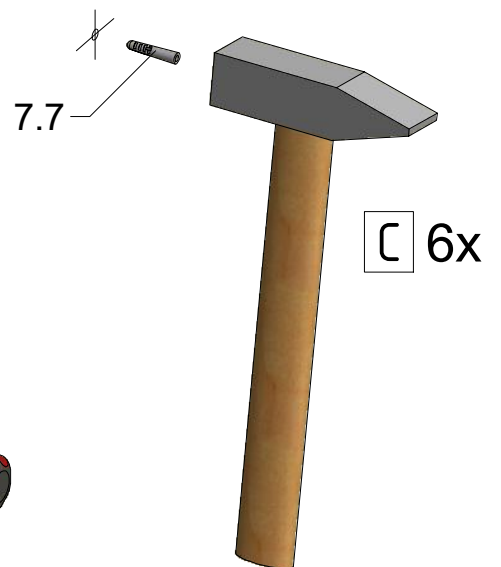

1. CI PIL

1. CI PIR

2. P6294

3. P6285

CI PIL / CI PIR

CI PIL / CI PIR

CI PIL / CI PIR			
TYPE	Y (mm)	C1 (mm)	C2 (mm)
800	760-810	320	322
900	860-910	370	372
1000	960-1010	420	422
1200	1160-1210	520	522
1220	1210-1260	545	547

Next step in instructions is for left installation
(for right installation - proceed in a mirror image)

LEFT Installation

RIGHT Installation

OUTSIDE

Use for protect and support door glass

Glass protection

Mounting without threshold bar