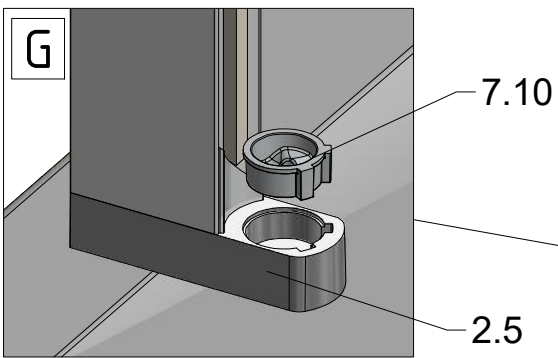

1. CI PIL

1. CI PIR

2. P6294

3. P6285

CI PIL / CI PIR

CI PIL / CI PIR

CI PIL / CI PIR			
TYPE	Y (mm)	C1 (mm)	C2 (mm)
800	760-810	320	322
900	860-910	370	372
1000	960-1010	420	422
1200	1160-1210	520	522
1220	1210-1260	545	547

Next step in instructions is for left installation
(for right installation - proceed in a mirror image)

LEFT Installation

RIGHT Installation

OUTSIDE

Use for protect and support door glass

Glass protection

Mounting without threshold bar