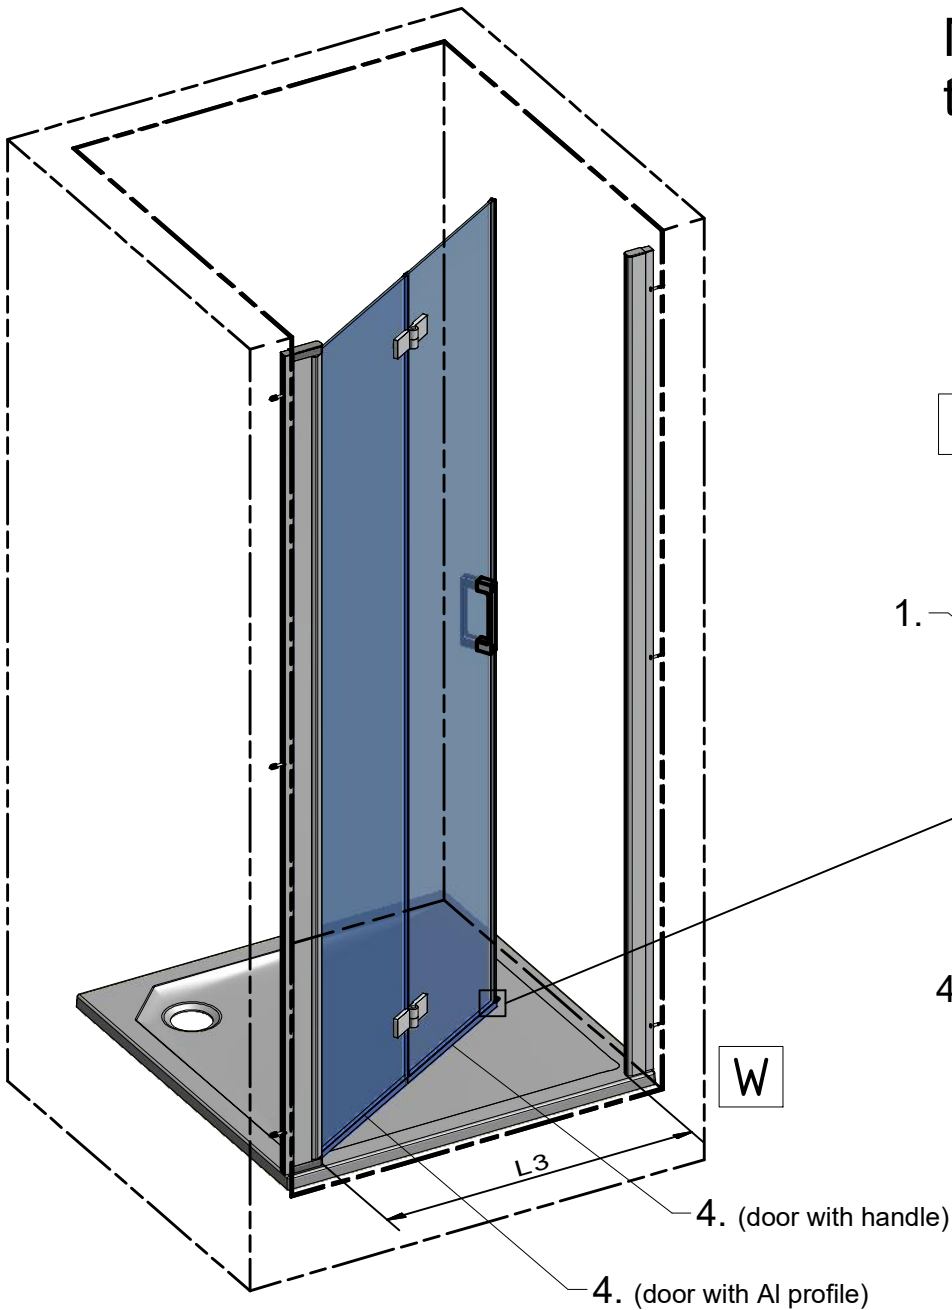

1. CI PIL

1. CI PIR

2. P6294

3. P6285

CI PIL / CI PIR

CI PIL / CI PIR

CI PIL / CI PIR			
TYPE	Y (mm)	C1 (mm)	C2 (mm)
800	760-810	320	322
900	860-910	370	372
1000	960-1010	420	422
1200	1160-1210	520	522
1220	1210-1260	545	547

Next step in instructions is for left installation
(for right installation - proceed in a mirror image)

LEFT Installation

RIGHT Installation

OUTSIDE

Use for protect and support door glass

Glass protection

Mounting without threshold bar