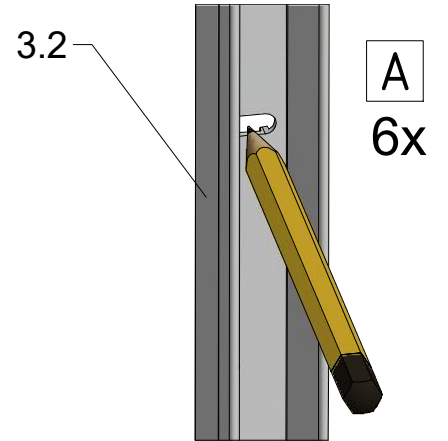

1. CI PIL

1. CI PIR

2. P6294

3. P6285

CI PIL / CI PIR

CI PIL / CI PIR

CI PIL / CI PIR			
TYPE	Y (mm)	C1 (mm)	C2 (mm)
800	760-810	320	322
900	860-910	370	372
1000	960-1010	420	422
1200	1160-1210	520	522
1220	1210-1260	545	547

Next step in instructions is for left installation
(for right installation - proceed in a mirror image)

LEFT Installation

RIGHT Installation

OUTSIDE

Use for protect and support door glass

Glass protection

Mounting without threshold bar