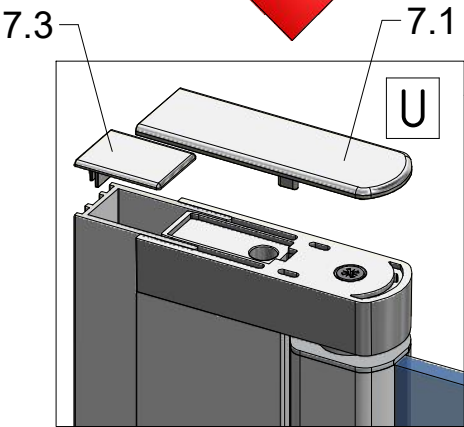

1. CI PIL

1. CI PIR

2. P6294

3. P6285

CI PIL / CI PIR

CI PIL / CI PIR

CI PIL / CI PIR			
TYPE	Y (mm)	C1 (mm)	C2 (mm)
800	760-810	320	322
900	860-910	370	372
1000	960-1010	420	422
1200	1160-1210	520	522
1220	1210-1260	545	547

Next step in instructions is for left installation
(for right installation - proceed in a mirror image)

LEFT Installation

RIGHT Installation

OUTSIDE

Use for protect and support door glass

Glass protection

Mounting without threshold bar

Mounting with threshold bar

24 h

SILICONE

SILICONE

SILICONE
MIN 100mm

SILICONE
MIN 100mm

Roth Energy and Sanitary Systems

Generation