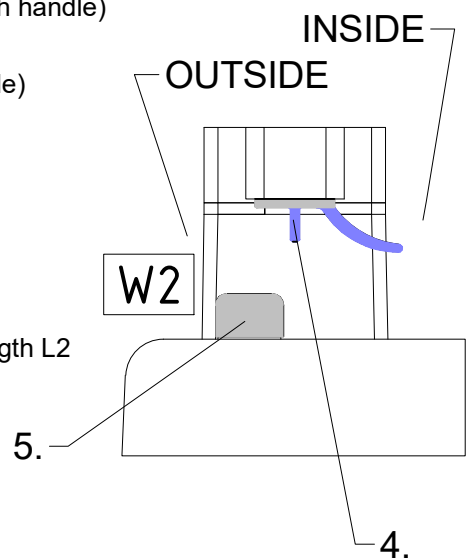

1. CI PIL

1. CI PIR

2. P6294

3. P6285

CI PIL / CI PIR

CI PIL / CI PIR

CI PIL / CI PIR			
TYPE	Y (mm)	C1 (mm)	C2 (mm)
800	760-810	320	322
900	860-910	370	372
1000	960-1010	420	422
1200	1160-1210	520	522
1220	1210-1260	545	547

Next step in instructions is for left installation
(for right installation - proceed in a mirror image)

LEFT Installation

RIGHT Installation

OUTSIDE

Use for protect and support door glass

Glass protection

Mounting without threshold bar

Mounting with threshold bar

24 h

SILICONE

SILICONE

SILICONE
MIN 100mm

SILICONE
MIN 100mm

Roth Energy and Sanitary Systems

Generation