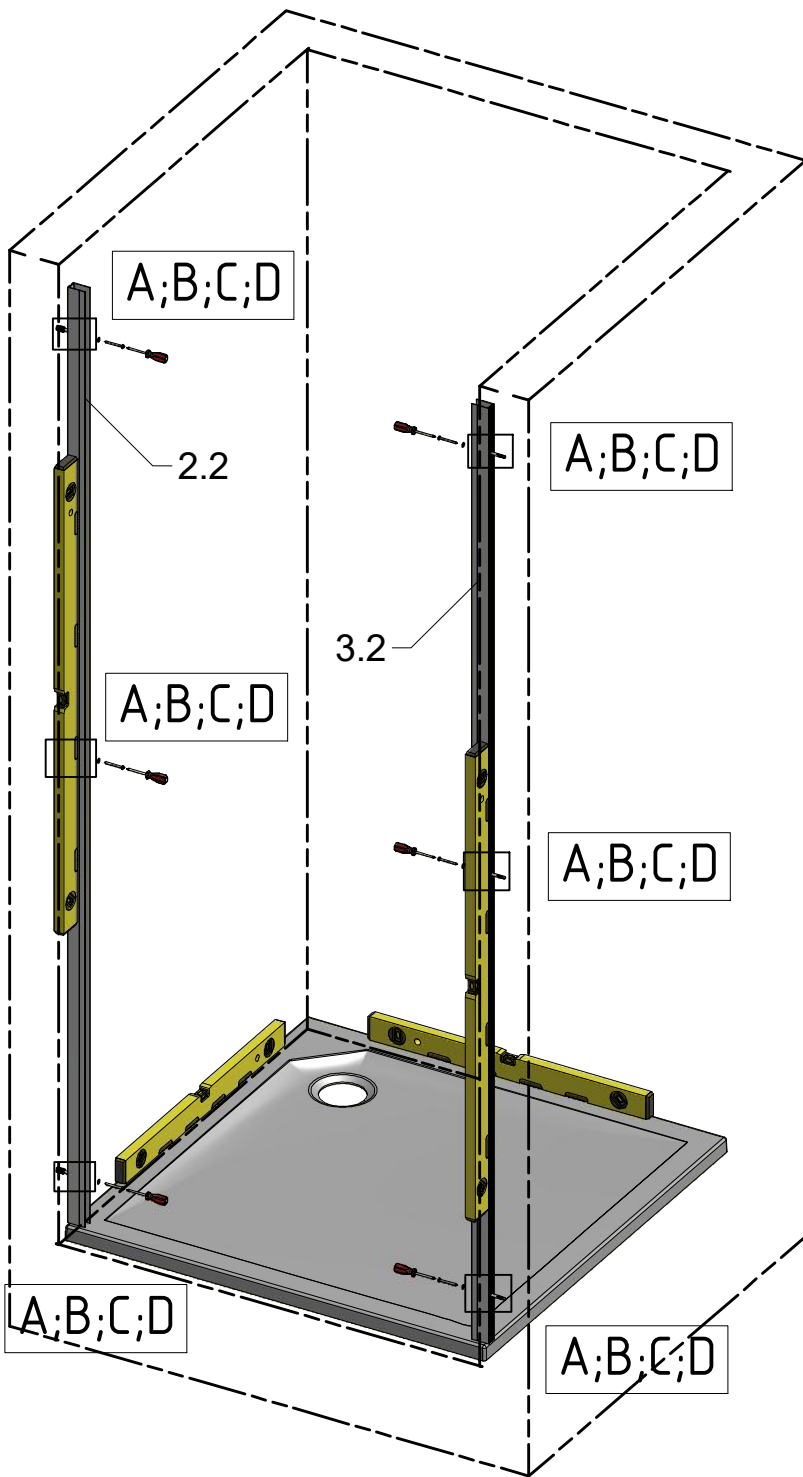

POS.	PREVIEW	
7.1		
7.2		
7.3		
7.4	6x	
7.5	6x	
7.6		
7.7	6x	
7.8	6x	
7.9	6x	

7. P6432

POS.	PREVIEW	
7.10		
7.11		
7.12	2x	
7.13		
7.14	2x	

1.1 V310

SIZE	GLASS	SPARE PART
PIL 800	clear glass	ND02-0954-02
PIL 900	clear glass	ND02-0955-02
PIL 1000	clear glass	ND02-0956-02
PIL 1200	clear glass	ND02-0957-02
PIL 1220	clear glass	ND02-0958-02
PIR 800	clear glass	ND02-0954-02
PIR 900	clear glass	ND02-0955-02
PIR 1000	clear glass	ND02-0956-02
PIR 1200	clear glass	ND02-0957-02
PIR 1220	clear glass	ND02-0958-02

1.2 V309

SIZE	GLASS + PROFILE	SPARE PART
PIL 800	clear glass+brillant	ND02-0949-00-02
PIL 900	clear glass+brillant	ND02-0950-00-02
PIL 1000	clear glass+brillant	ND02-0951-00-02
PIL 1200	clear glass+brillant	ND02-0952-00-02
PIL 1220	clear glass+brillant	ND02-0953-00-02
PIR 800	clear glass+brillant	ND02-0949-00-02
PIR 900	clear glass+brillant	ND02-0950-00-02
PIR 1000	clear glass+brillant	ND02-0951-00-02
PIR 1200	clear glass+brillant	ND02-0952-00-02
PIR 1220	clear glass+brillant	ND02-0953-00-02

1. CI PIL

1. CI PIR

2. P6294

3. P6285

CI PIL / CI PIR

CI PIL / CI PIR

CI PIL / CI PIR			
TYPE	Y (mm)	C1 (mm)	C2 (mm)
800	760-810	320	322
900	860-910	370	372
1000	960-1010	420	422
1200	1160-1210	520	522
1220	1210-1260	545	547

Next step in instructions is for left installation
(for right installation - proceed in a mirror image)

LEFT Installation

RIGHT Installation

OUTSIDE

Use for protect and support door glass

Glass protection

Mounting without threshold bar