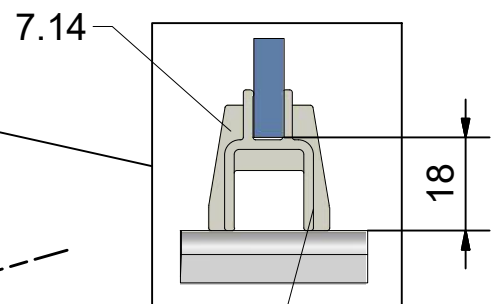

1. CI PIL

1. CI PIR

2. P6294

3. P6285

CI PIL / CI PIR

CI PIL / CI PIR

CI PIL / CI PIR			
TYPE	Y (mm)	C1 (mm)	C2 (mm)
800	760-810	320	322
900	860-910	370	372
1000	960-1010	420	422
1200	1160-1210	520	522
1220	1210-1260	545	547

Next step in instructions is for left installation
(for right installation - proceed in a mirror image)

LEFT Installation

RIGHT Installation

OUTSIDE

Use for protect and support door glass

Glass protection

Mounting without threshold bar

Mounting with threshold bar

24 h

SILICONE

SILICONE

SILICONE
MIN 100mm

SILICONE
MIN 100mm

Roth Energy and Sanitary Systems

Generation