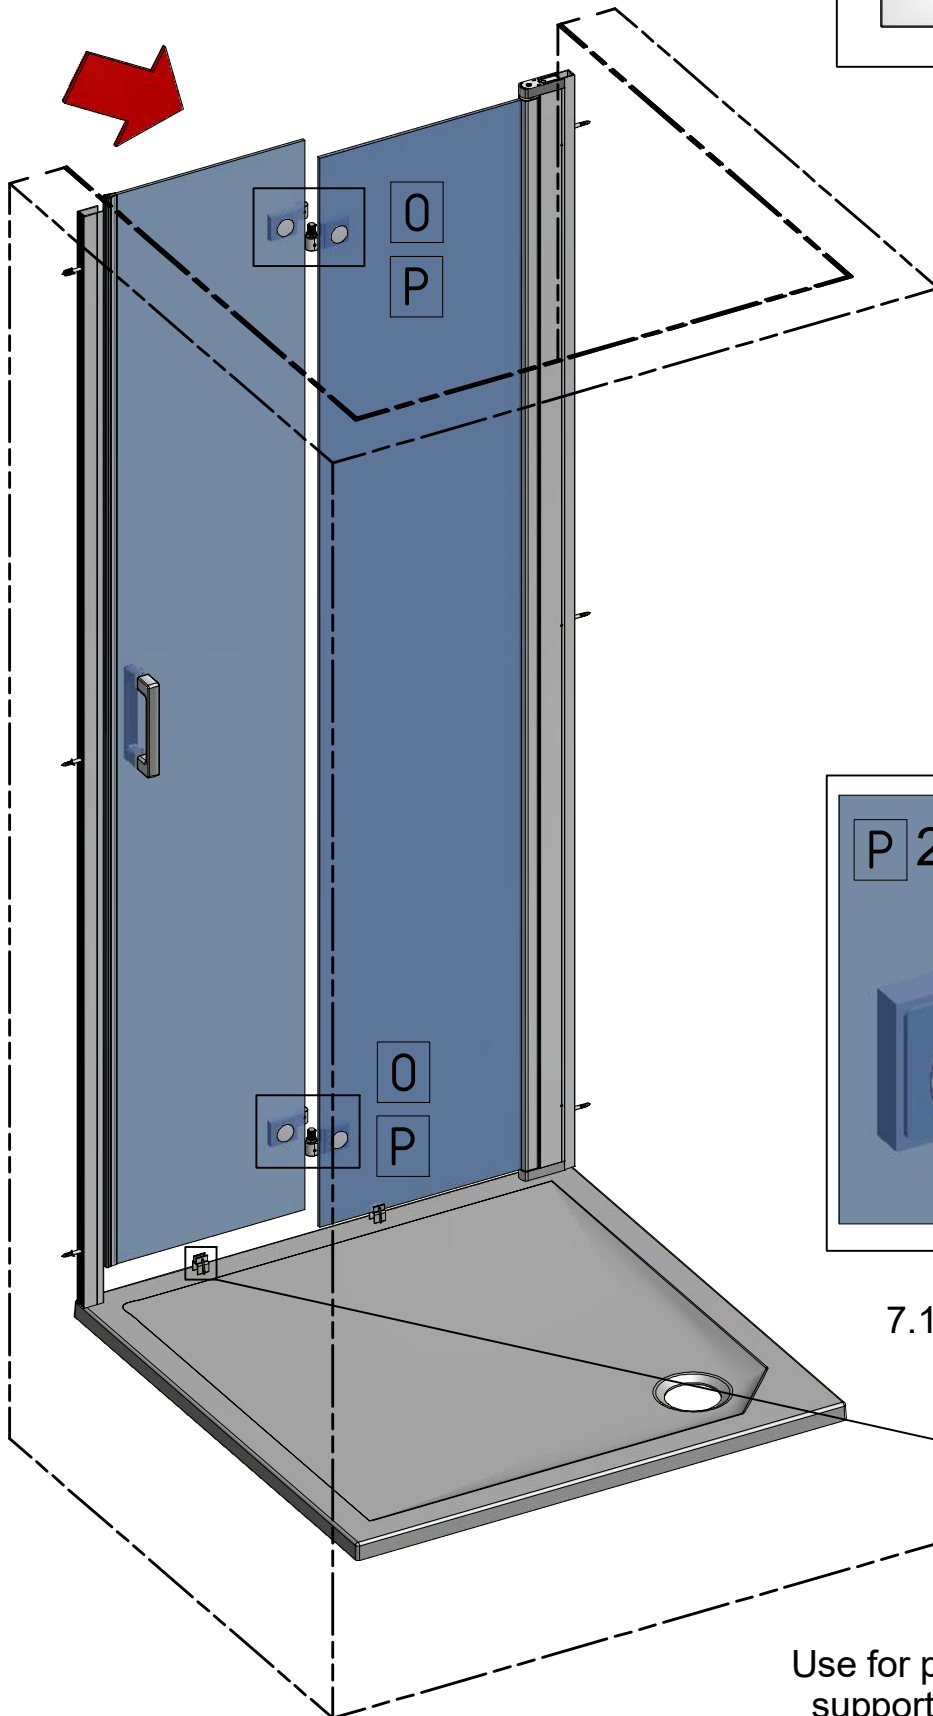

1. CI PIL

1. CI PIR

2. P6294

3. P6285

CI PIL / CI PIR

CI PIL / CI PIR

CI PIL / CI PIR			
TYPE	Y (mm)	C1 (mm)	C2 (mm)
800	760-810	320	322
900	860-910	370	372
1000	960-1010	420	422
1200	1160-1210	520	522
1220	1210-1260	545	547

Next step in instructions is for left installation
(for right installation - proceed in a mirror image)

LEFT Installation

RIGHT Installation

OUTSIDE

Use for protect and support door glass

Glass protection

Mounting without threshold bar

Mounting with threshold bar

24 h

SILICONE

SILICONE

SILICONE
MIN 100mm

SILICONE
MIN 100mm

Roth Energy and Sanitary Systems

Generation