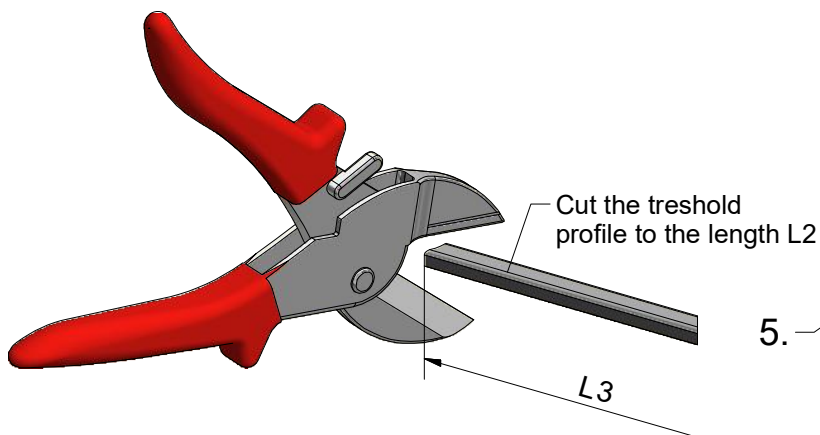

1. CI PIL

1. CI PIR

2. P6294

3. P6285

CI PIL / CI PIR

CI PIL / CI PIR

CI PIL / CI PIR			
TYPE	Y (mm)	C1 (mm)	C2 (mm)
800	760-810	320	322
900	860-910	370	372
1000	960-1010	420	422
1200	1160-1210	520	522
1220	1210-1260	545	547

Next step in instructions is for left installation
(for right installation - proceed in a mirror image)

LEFT Installation

RIGHT Installation

OUTSIDE

Use for protect and support door glass

Glass protection

Mounting without threshold bar

Mounting with threshold bar

24 h

SILICONE

SILICONE

SILICONE
MIN 100mm

SILICONE
MIN 100mm

Roth Energy and Sanitary Systems

Generation