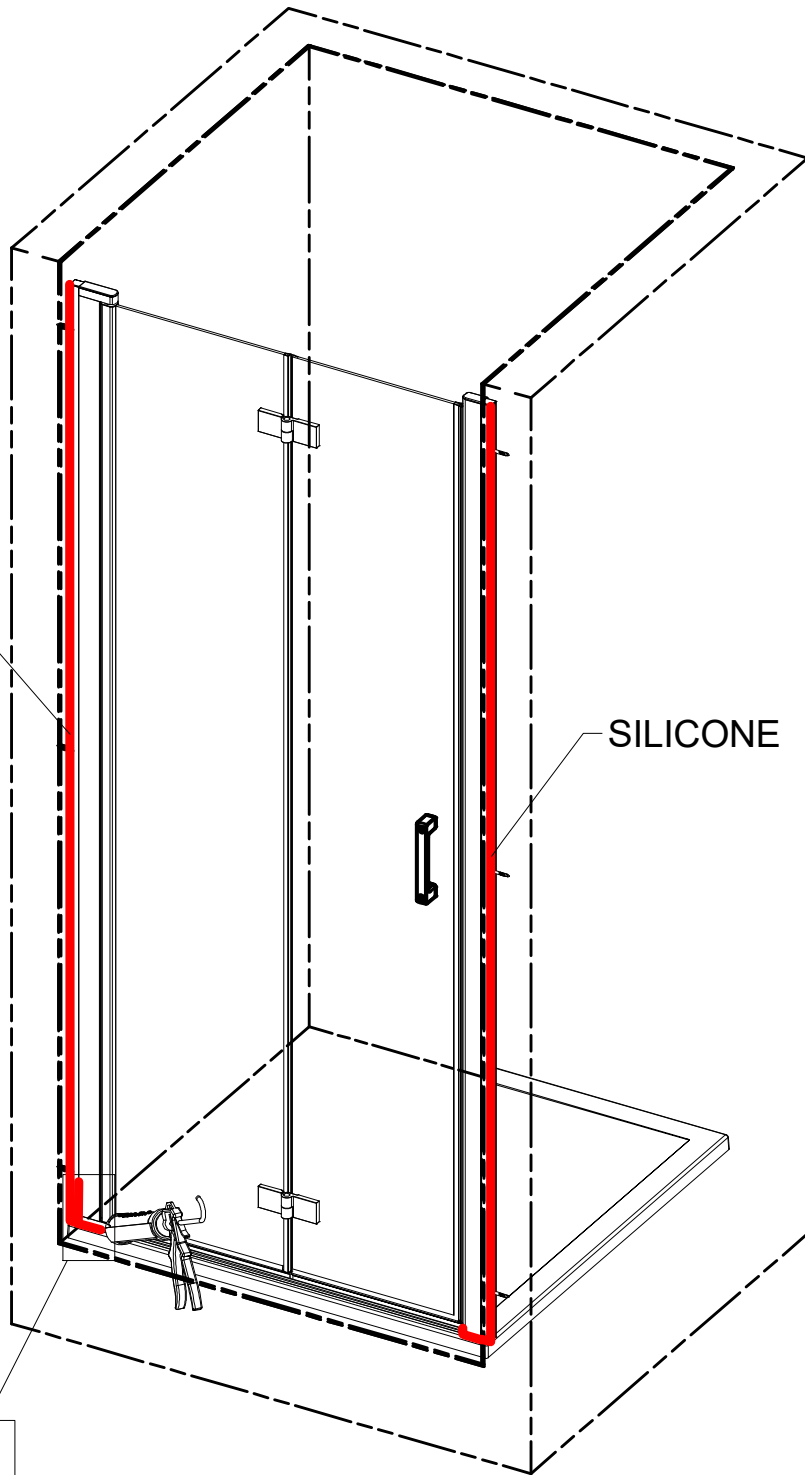

Next step in instructions is for left installation
(for right installation - proceed in a mirror image)

LEFT Installation

RIGHT Installation

OUTSIDE

Use for protect and support door glass

Glass protection

Mounting without threshold bar

Mounting with threshold bar

24 h

SILICONE

SILICONE

SILICONE
MIN 100mm

SILICONE
MIN 100mm

Roth Energy and Sanitary Systems

Generation