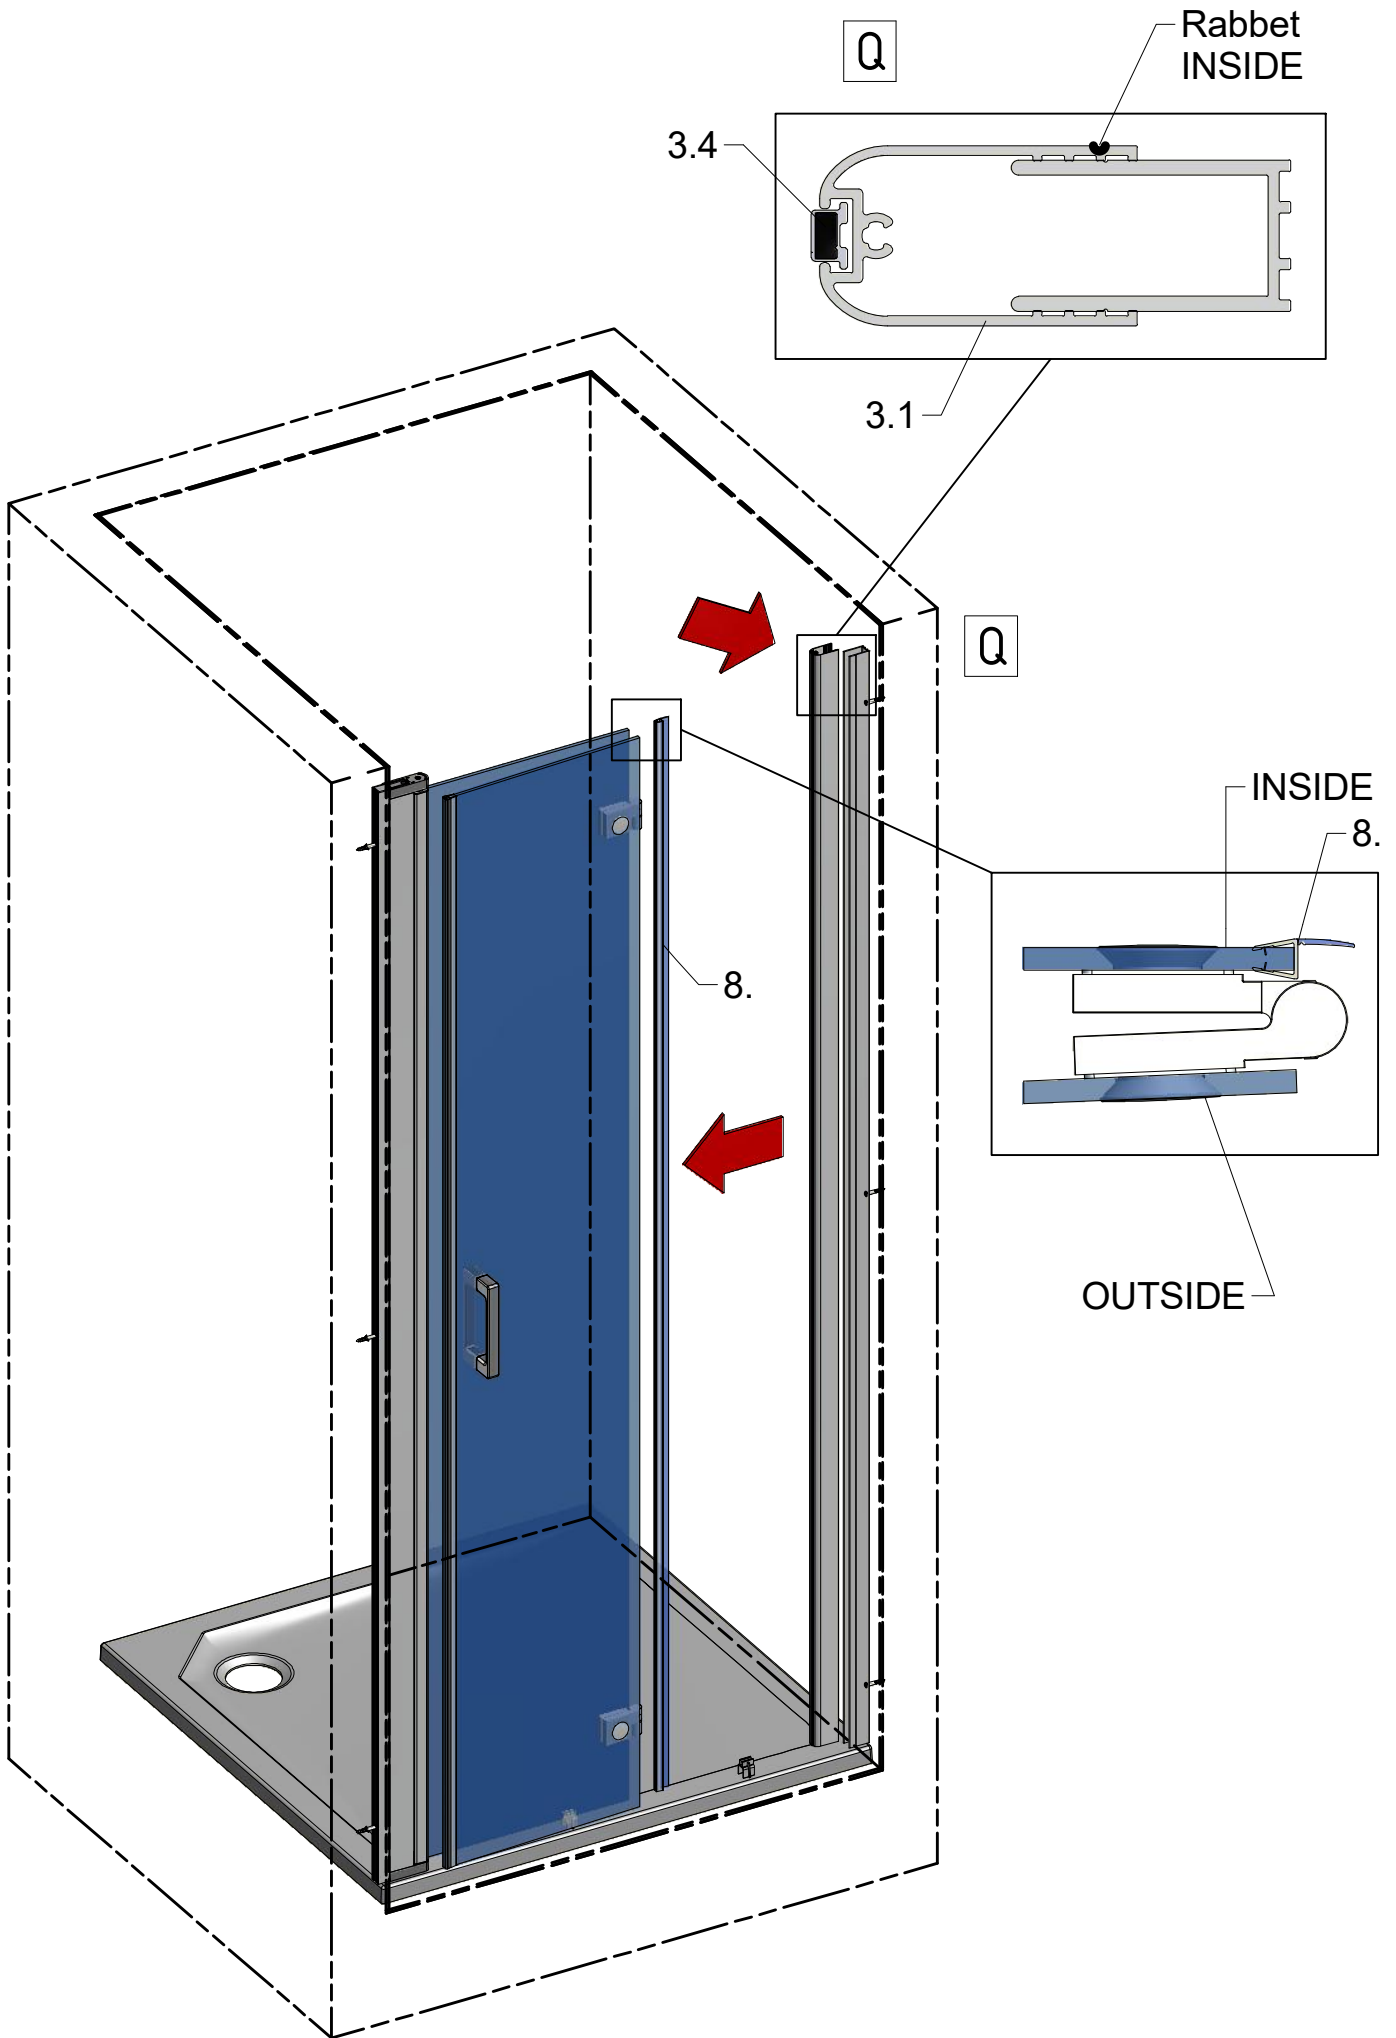

1. CI PIL

1. CI PIR

2. P6294

3. P6285

CI PIL / CI PIR

CI PIL / CI PIR

CI PIL / CI PIR			
TYPE	Y (mm)	C1 (mm)	C2 (mm)
800	760-810	320	322
900	860-910	370	372
1000	960-1010	420	422
1200	1160-1210	520	522
1220	1210-1260	545	547

Next step in instructions is for left installation
(for right installation - proceed in a mirror image)

LEFT Installation

RIGHT Installation

OUTSIDE

Use for protect and support door glass

Glass protection

Mounting without threshold bar

Mounting with threshold bar

24 h

SILICONE

SILICONE

SILICONE
MIN 100mm

SILICONE
MIN 100mm

Roth Energy and Sanitary Systems

Generation