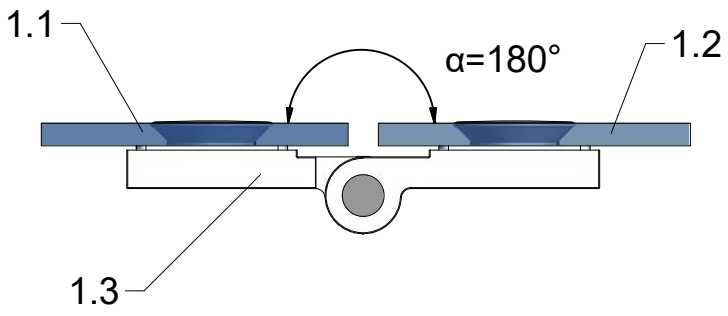

1. CI PIL

1. CI PIR

2. P6294

3. P6285

CI PIL / CI PIR

CI PIL / CI PIR

CI PIL / CI PIR			
TYPE	Y (mm)	C1 (mm)	C2 (mm)
800	760-810	320	322
900	860-910	370	372
1000	960-1010	420	422
1200	1160-1210	520	522
1220	1210-1260	545	547

Next step in instructions is for left installation
(for right installation - proceed in a mirror image)

LEFT Installation

RIGHT Installation

OUTSIDE

Use for protect and support door glass

Glass protection

Mounting without threshold bar

Mounting with threshold bar

24 h

SILICONE

SILICONE

SILICONE
MIN 100mm

SILICONE
MIN 100mm

Roth Energy and Sanitary Systems

Generation