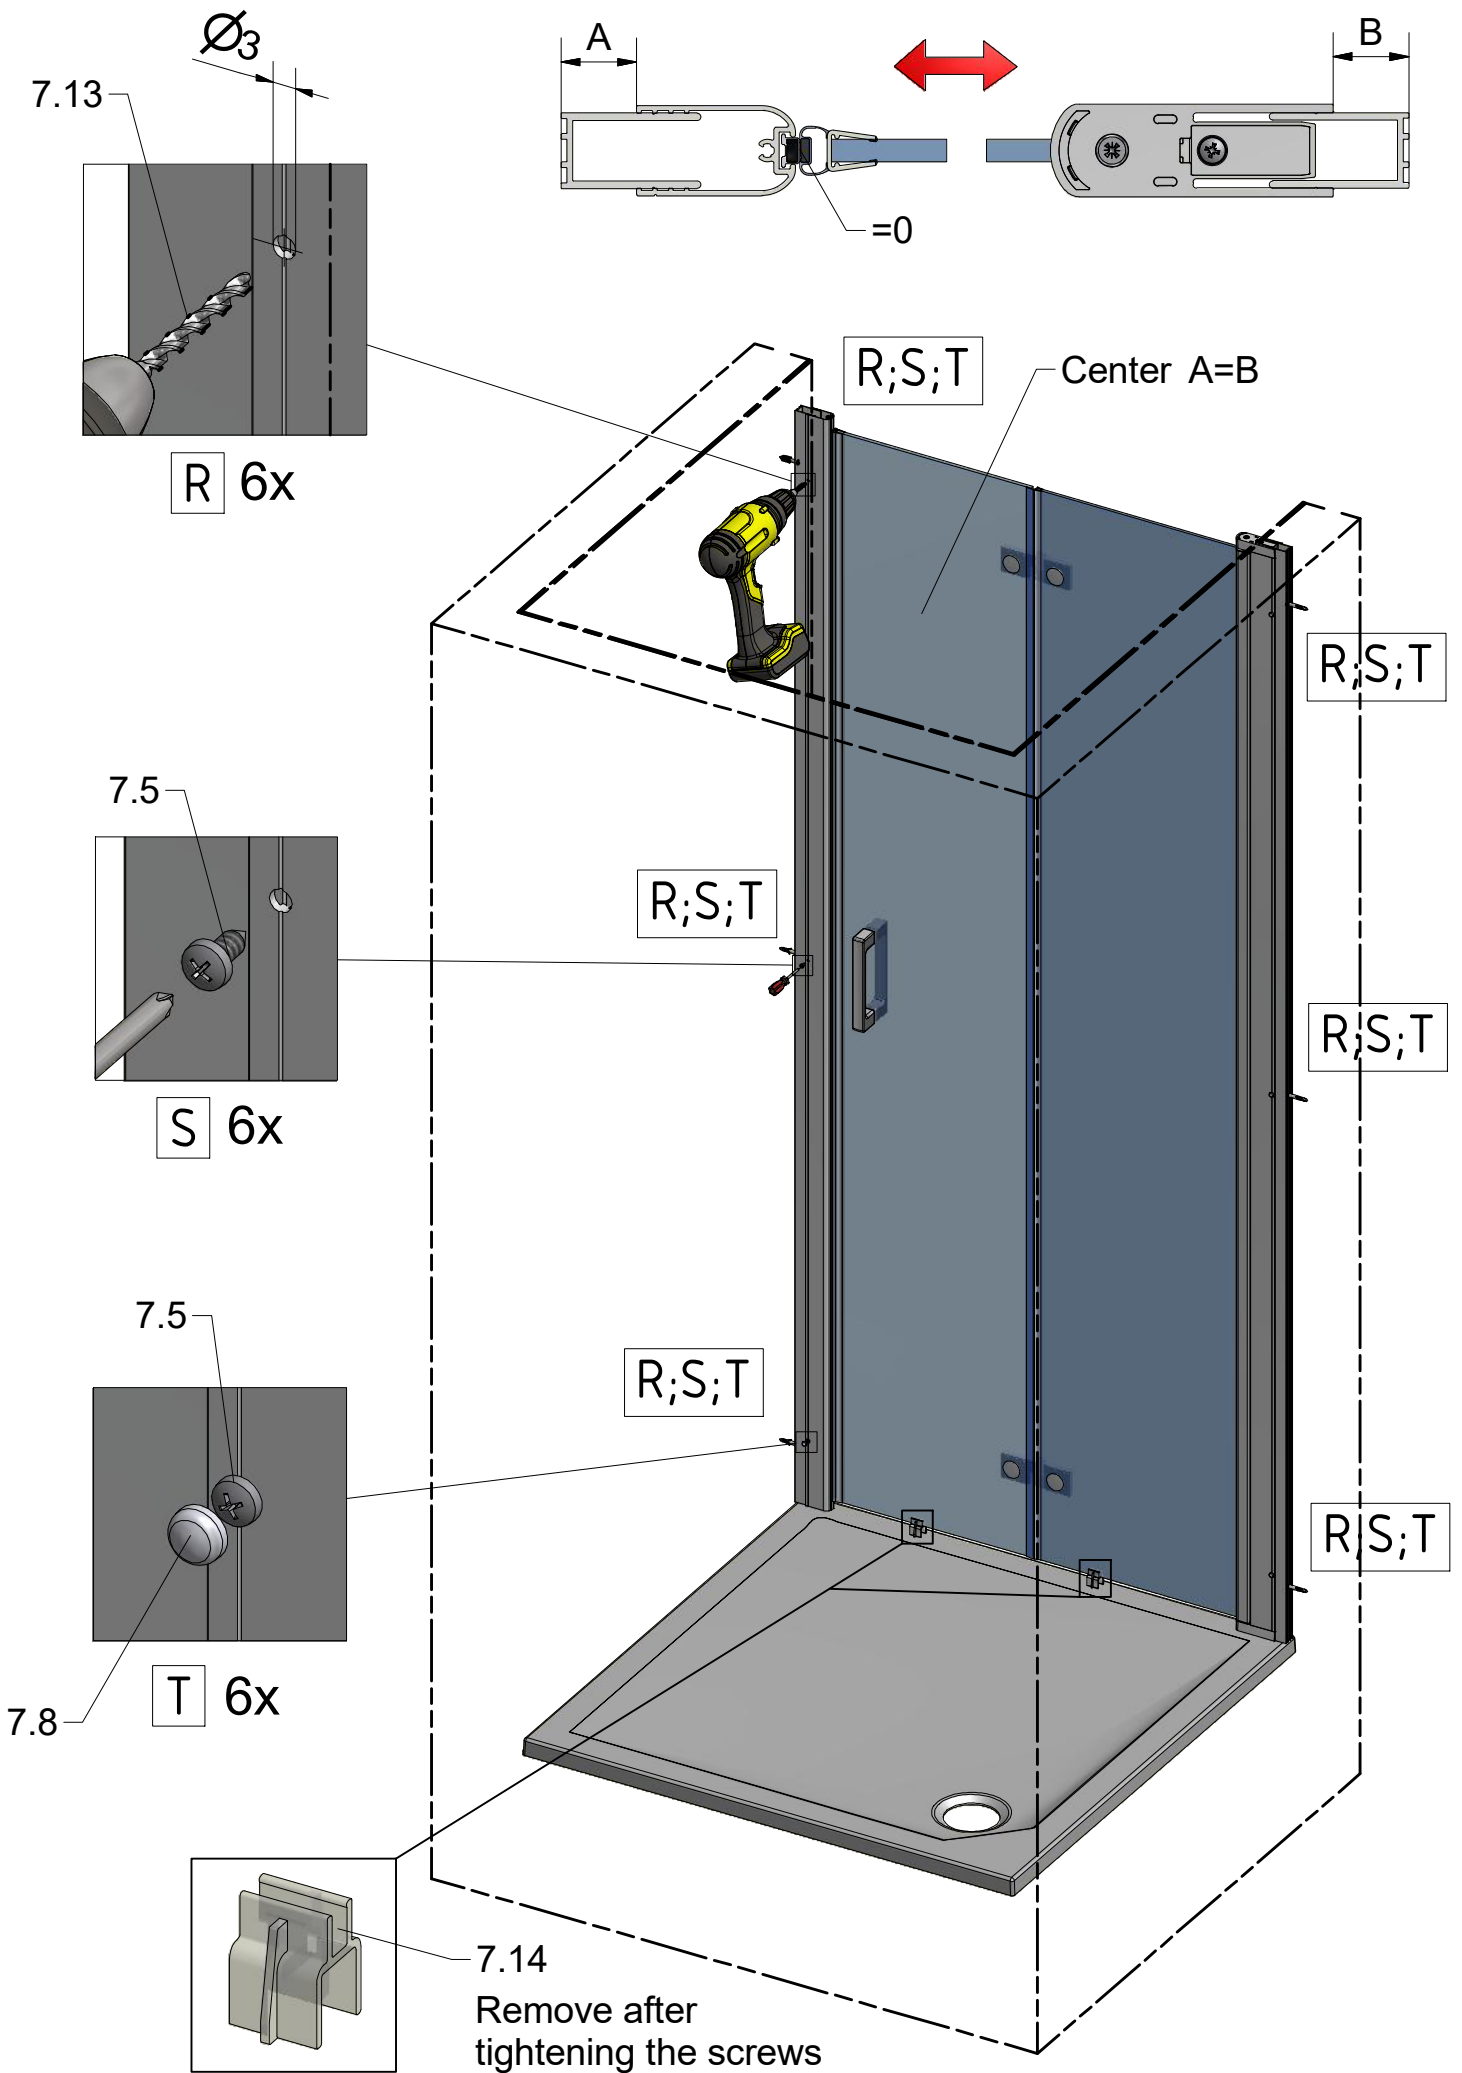

1. CI PIL

1. CI PIR

2. P6294

3. P6285

CI PIL / CI PIR

CI PIL / CI PIR

CI PIL / CI PIR			
TYPE	Y (mm)	C1 (mm)	C2 (mm)
800	760-810	320	322
900	860-910	370	372
1000	960-1010	420	422
1200	1160-1210	520	522
1220	1210-1260	545	547

Next step in instructions is for left installation
(for right installation - proceed in a mirror image)

LEFT Installation

RIGHT Installation

OUTSIDE

Use for protect and support door glass

Glass protection

Mounting without threshold bar

Mounting with threshold bar

24 h

SILICONE

SILICONE

SILICONE
MIN 100mm

SILICONE
MIN 100mm

Roth Energy and Sanitary Systems

Generation