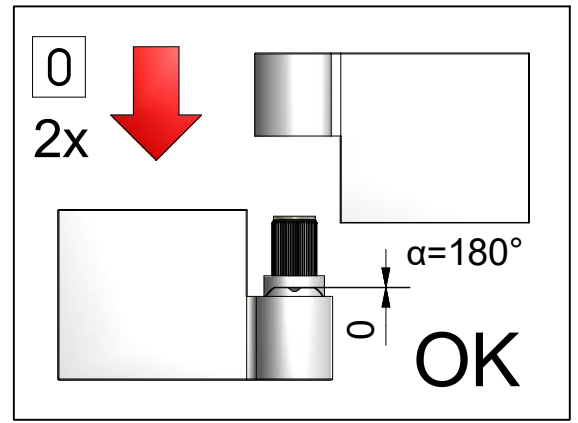

1. CI PIL

1. CI PIR

2. P6294

3. P6285

CI PIL / CI PIR

CI PIL / CI PIR

CI PIL / CI PIR			
TYPE	Y (mm)	C1 (mm)	C2 (mm)
800	760-810	320	322
900	860-910	370	372
1000	960-1010	420	422
1200	1160-1210	520	522
1220	1210-1260	545	547

Next step in instructions is for left installation
(for right installation - proceed in a mirror image)

LEFT Installation

RIGHT Installation

OUTSIDE

Use for protect and support door glass

Glass protection

Mounting without threshold bar