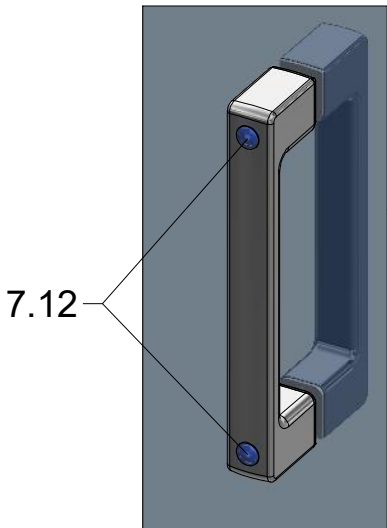

1. CI PIL

1. CI PIR

2. P6294

3. P6285

CI PIL / CI PIR

CI PIL / CI PIR

CI PIL / CI PIR			
TYPE	Y (mm)	C1 (mm)	C2 (mm)
800	760-810	320	322
900	860-910	370	372
1000	960-1010	420	422
1200	1160-1210	520	522
1220	1210-1260	545	547

Next step in instructions is for left installation
(for right installation - proceed in a mirror image)

LEFT Installation

RIGHT Installation

OUTSIDE

Use for protect and support door glass

Glass protection

Mounting without threshold bar

Mounting with threshold bar

24 h

SILICONE

SILICONE

SILICONE
MIN 100mm

SILICONE
MIN 100mm

Roth Energy and Sanitary Systems

Generation