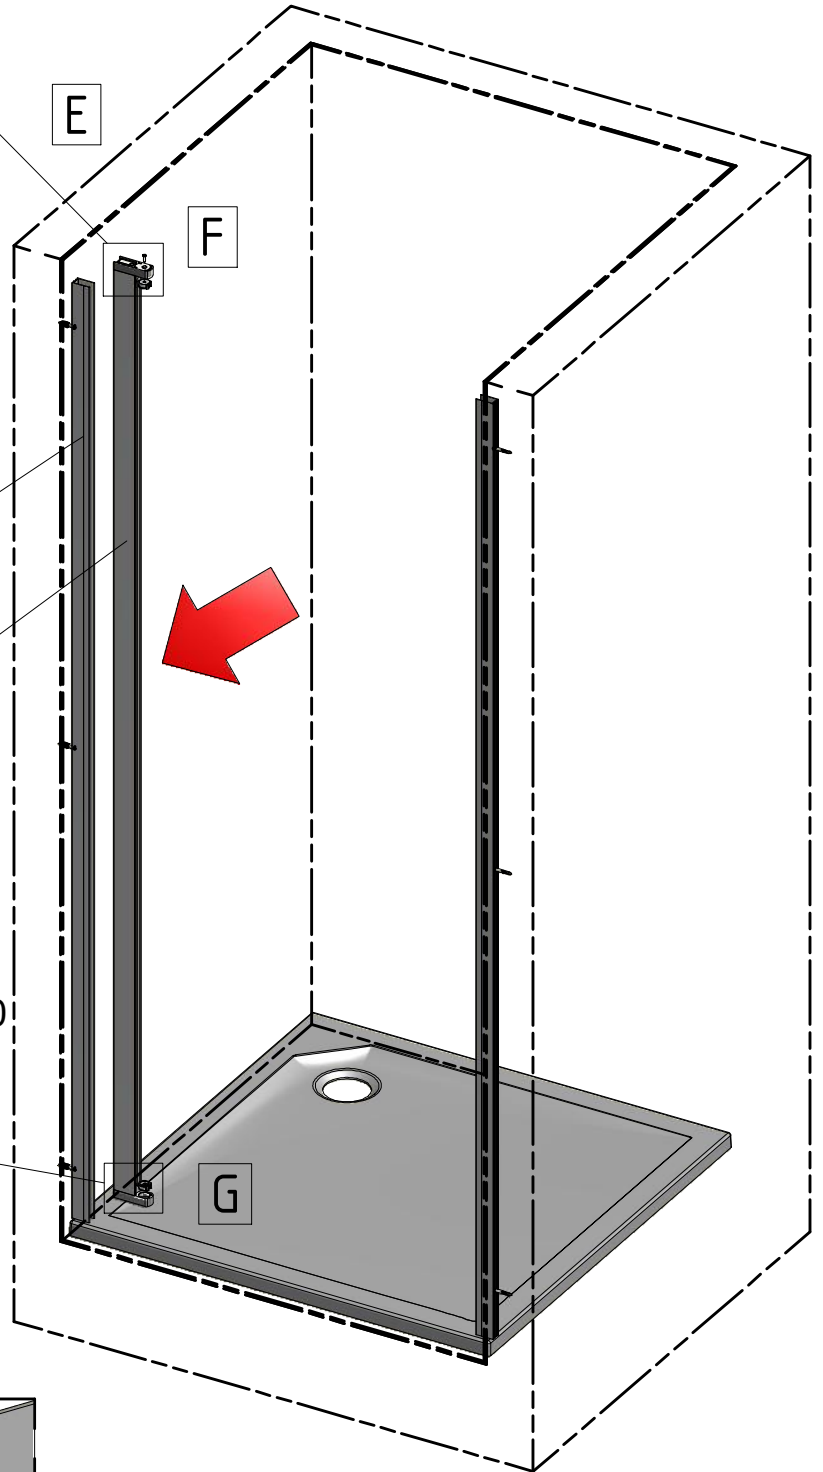

1.2 V309

SIZE	GLASS + PROFILE	SPARE PART
PIL 800	clear glass+brillant	ND02-0949-00-02
PIL 900	clear glass+brillant	ND02-0950-00-02
PIL 1000	clear glass+brillant	ND02-0951-00-02
PIL 1200	clear glass+brillant	ND02-0952-00-02
PIL 1220	clear glass+brillant	ND02-0953-00-02
PIR 800	clear glass+brillant	ND02-0949-00-02
PIR 900	clear glass+brillant	ND02-0950-00-02
PIR 1000	clear glass+brillant	ND02-0951-00-02
PIR 1200	clear glass+brillant	ND02-0952-00-02
PIR 1220	clear glass+brillant	ND02-0953-00-02

1. CI PIL

1. CI PIR

2. P6294

3. P6285

CI PIL / CI PIR

CI PIL / CI PIR

CI PIL / CI PIR			
TYPE	Y (mm)	C1 (mm)	C2 (mm)
800	760-810	320	322
900	860-910	370	372
1000	960-1010	420	422
1200	1160-1210	520	522
1220	1210-1260	545	547

Next step in instructions is for left installation
(for right installation - proceed in a mirror image)

LEFT Installation

RIGHT Installation

OUTSIDE

Use for protect and support door glass

Glass protection

Mounting without threshold bar