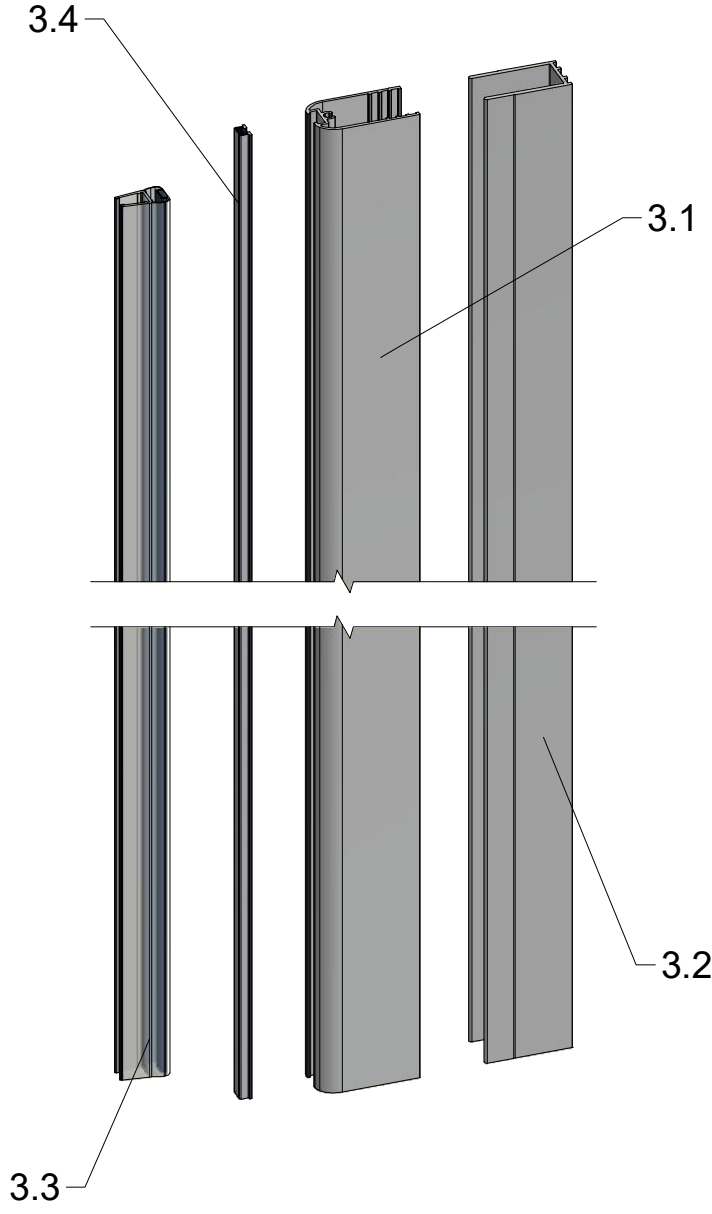

1.2 V309

SIZE	GLASS + PROFILE	SPARE PART
PIL 800	clear glass+brillant	ND02-0949-00-02
PIL 900	clear glass+brillant	ND02-0950-00-02
PIL 1000	clear glass+brillant	ND02-0951-00-02
PIL 1200	clear glass+brillant	ND02-0952-00-02
PIL 1220	clear glass+brillant	ND02-0953-00-02
PIR 800	clear glass+brillant	ND02-0949-00-02
PIR 900	clear glass+brillant	ND02-0950-00-02
PIR 1000	clear glass+brillant	ND02-0951-00-02
PIR 1200	clear glass+brillant	ND02-0952-00-02
PIR 1220	clear glass+brillant	ND02-0953-00-02

1. CI PIL

1. CI PIR

2. P6294

3. P6285

CI PIL / CI PIR

CI PIL / CI PIR

CI PIL / CI PIR			
TYPE	Y (mm)	C1 (mm)	C2 (mm)
800	760-810	320	322
900	860-910	370	372
1000	960-1010	420	422
1200	1160-1210	520	522
1220	1210-1260	545	547

Next step in instructions is for left installation
(for right installation - proceed in a mirror image)

LEFT Installation

RIGHT Installation

OUTSIDE

Use for protect and support door glass

Glass protection

Mounting without threshold bar