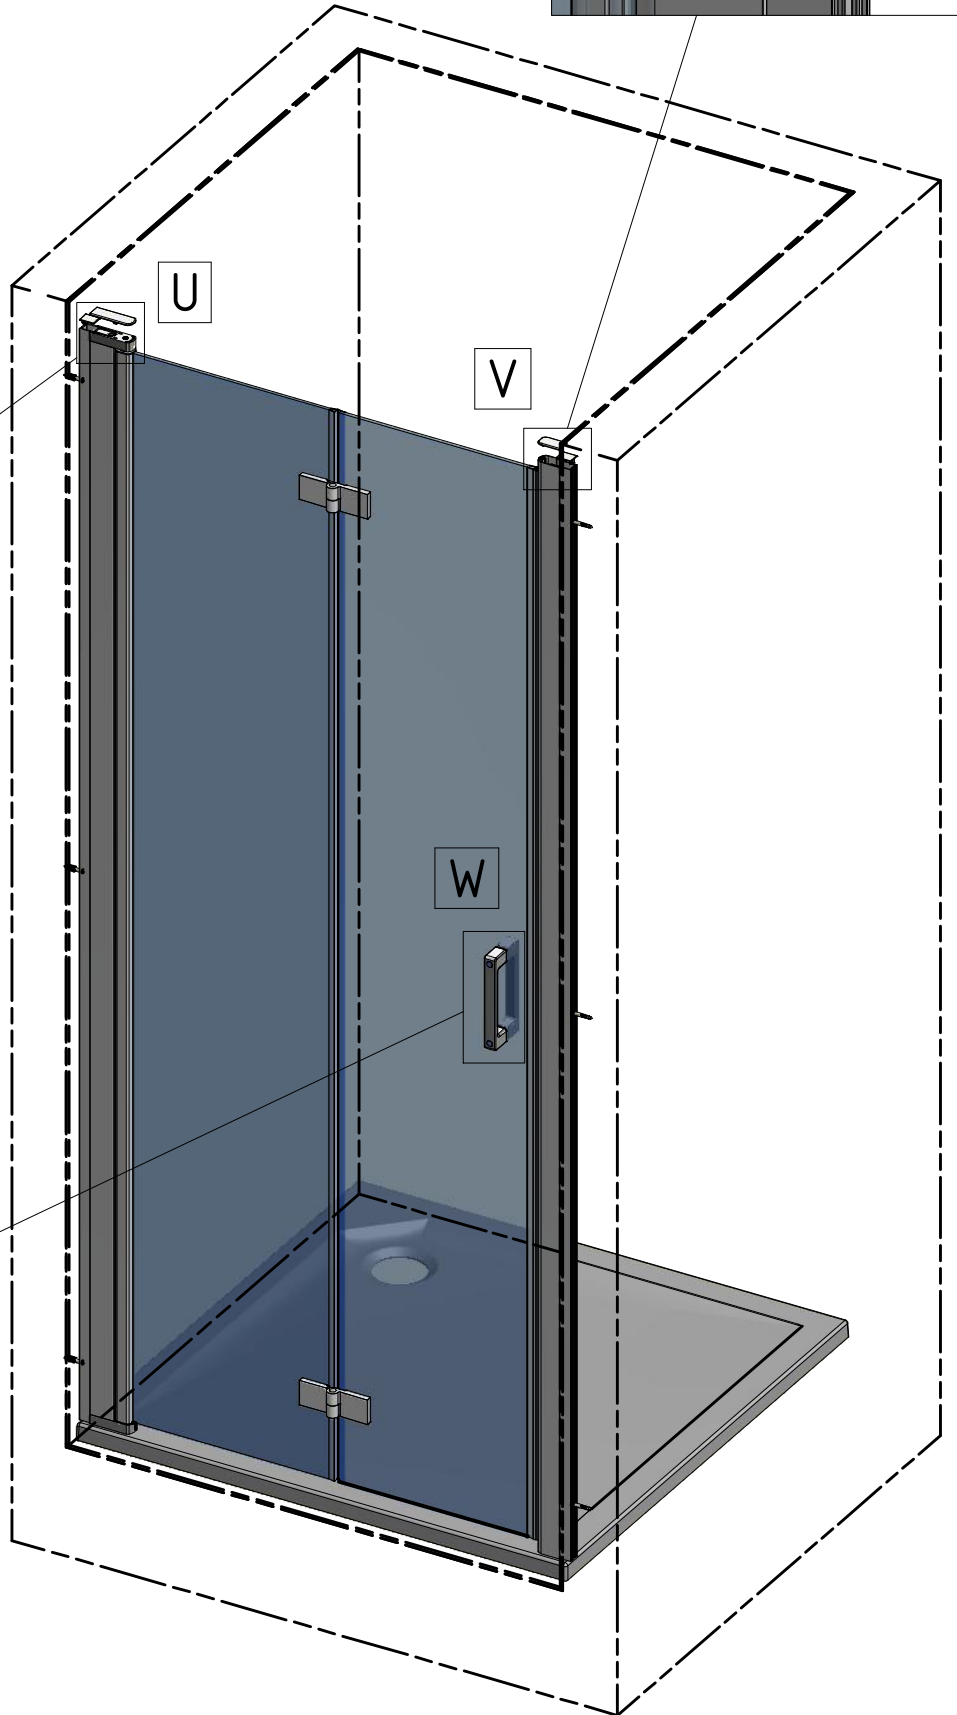

1. CI PIL

1. CI PIR

2. P6294

3. P6285

CI PIL / CI PIR

CI PIL / CI PIR

CI PIL / CI PIR			
TYPE	Y (mm)	C1 (mm)	C2 (mm)
800	760-810	320	322
900	860-910	370	372
1000	960-1010	420	422
1200	1160-1210	520	522
1220	1210-1260	545	547

Next step in instructions is for left installation
(for right installation - proceed in a mirror image)

LEFT Installation

RIGHT Installation

OUTSIDE

Use for protect and support door glass

Glass protection

Mounting without threshold bar

Mounting with threshold bar

24 h

SILICONE

SILICONE

SILICONE
MIN 100mm

SILICONE
MIN 100mm

Roth Energy and Sanitary Systems

Generation