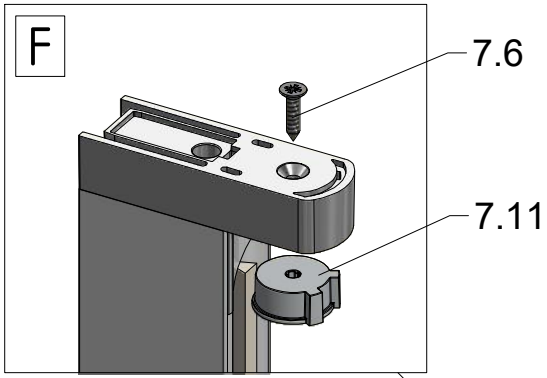

1. CI PIL

1. CI PIR

2. P6294

3. P6285

CI PIL / CI PIR

CI PIL / CI PIR

CI PIL / CI PIR			
TYPE	Y (mm)	C1 (mm)	C2 (mm)
800	760-810	320	322
900	860-910	370	372
1000	960-1010	420	422
1200	1160-1210	520	522
1220	1210-1260	545	547

Next step in instructions is for left installation
(for right installation - proceed in a mirror image)

LEFT Installation

RIGHT Installation

OUTSIDE

Use for protect and support door glass

Glass protection

Mounting without threshold bar