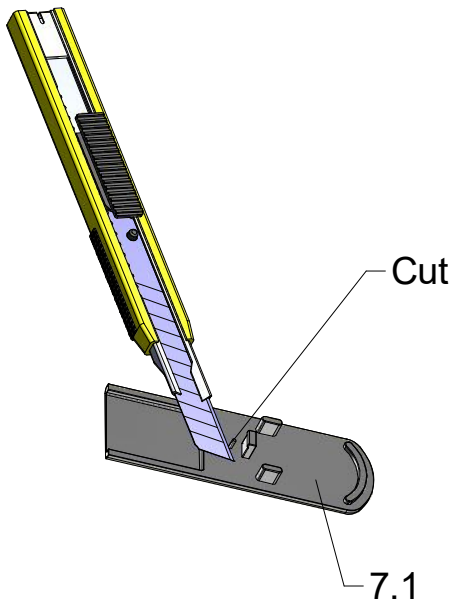

1. CI PIL

1. CI PIR

2. P6294

3. P6285

CI PIL / CI PIR

CI PIL / CI PIR

CI PIL / CI PIR			
TYPE	Y (mm)	C1 (mm)	C2 (mm)
800	760-810	320	322
900	860-910	370	372
1000	960-1010	420	422
1200	1160-1210	520	522
1220	1210-1260	545	547

Next step in instructions is for left installation
(for right installation - proceed in a mirror image)

LEFT Installation

RIGHT Installation

OUTSIDE

Use for protect and support door glass

Glass protection

Mounting without threshold bar

Mounting with threshold bar

24 h

SILICONE

SILICONE

SILICONE
MIN 100mm

SILICONE
MIN 100mm

Roth Energy and Sanitary Systems

Generation